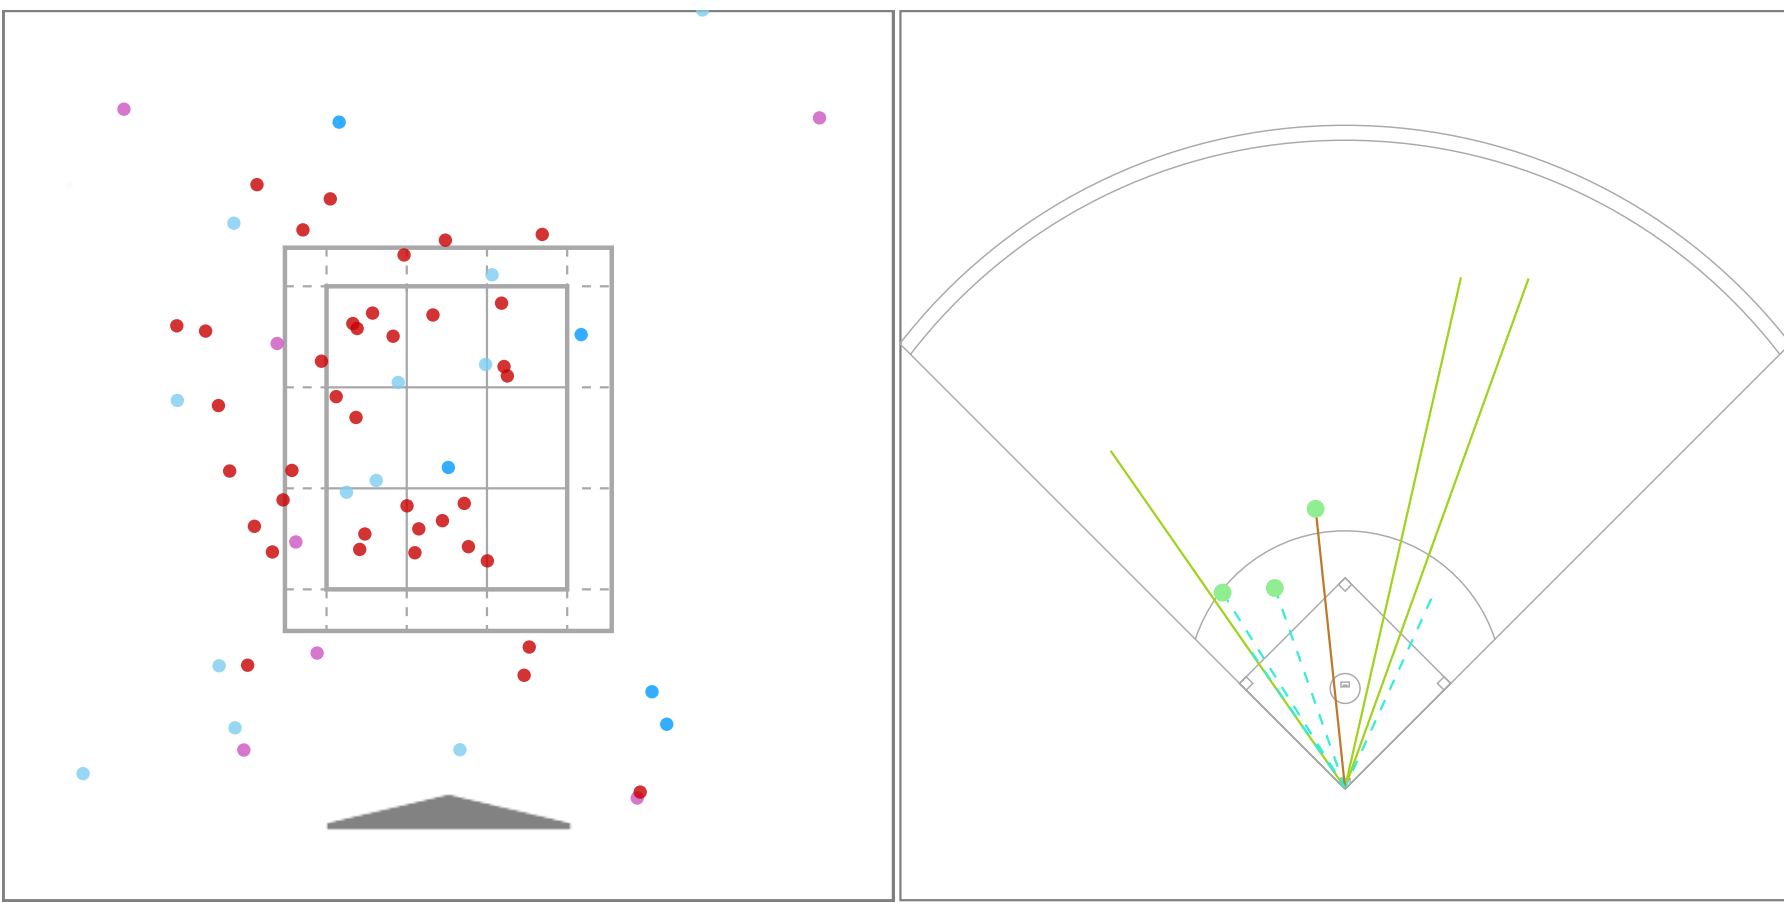

BIP Result:  
 ● Hit  
 — Fly Ball — Ground Ball — Line Drive

Basic Statistics

Pitches	G	PA (BF)	AB	BIP	H	1B	2B	3B	HR	RBI
62	5	14	11	8	3	3	0	0	0	1
ROE	BB	IBB	K	HBP	SH	SF	AVG	OBP	SLG	OPS
0	2	0	4	0	0	1	.273	.357	.273	.630