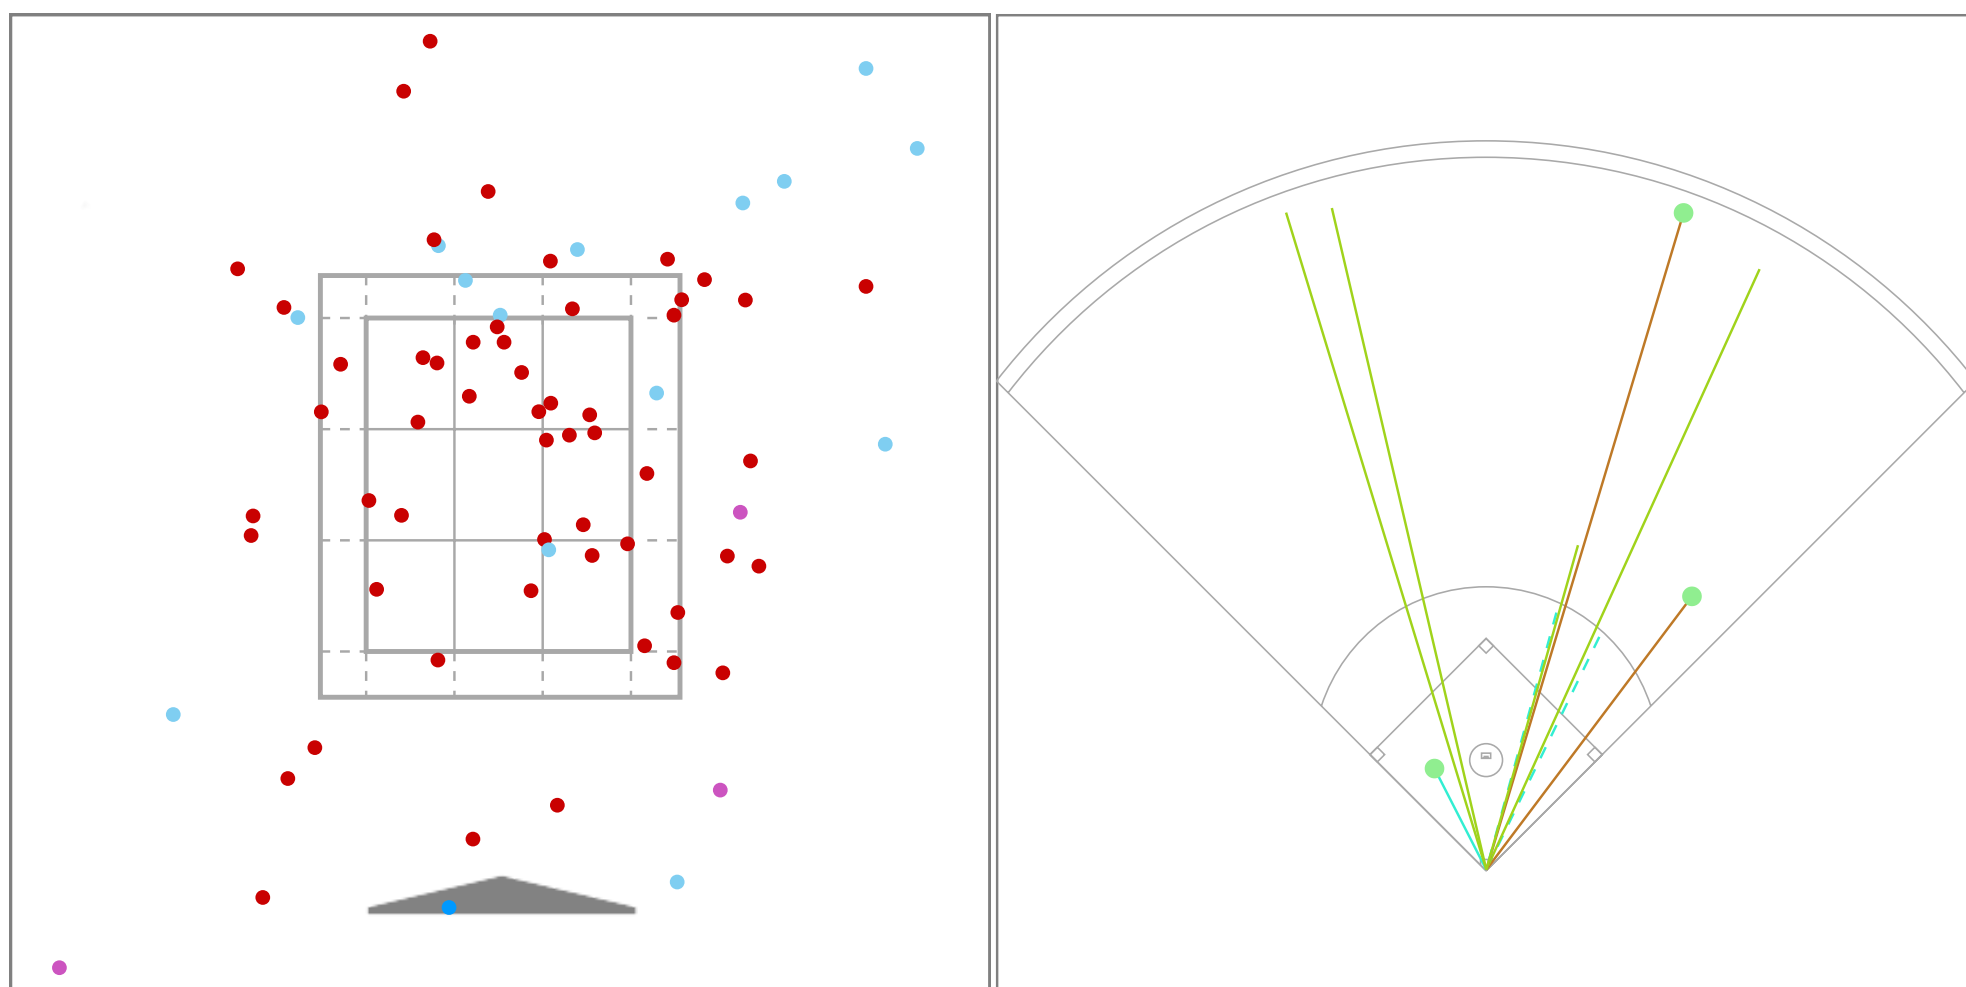

Filter Selection:  
 Hitter: Willem, Miquel - Gateway All Stars, 2023

Pitch Type:  
 ● Fastball ● Curveball ● Slider ● Changeup

BIP Result:  
 ● Hit  
 Bunt GB — Fly Ball —  
 Ground Ball - - - Line Drive —