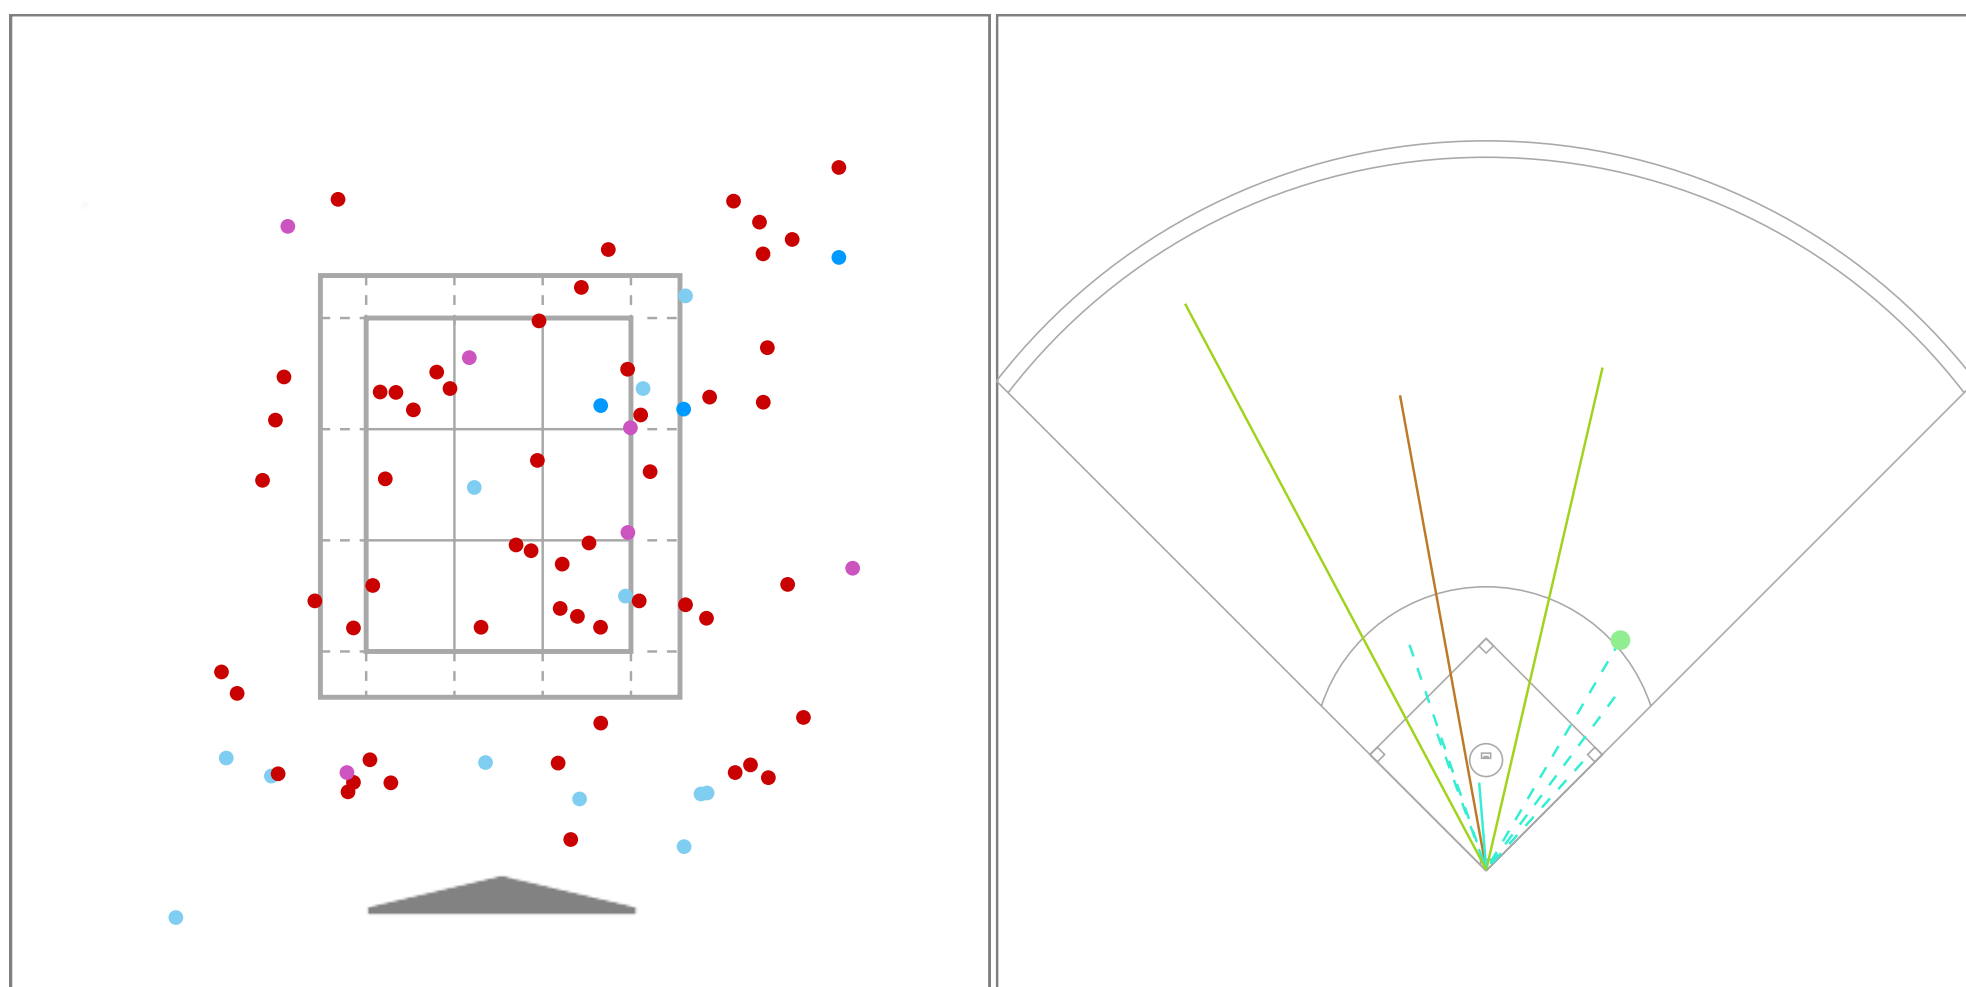

Filter Selection:
Hitter: Widmann, Jona - Germany U18, 2023

Pitch Type:
● Fastball ● Curveball ● Slider ● Changeup

BIP Result:
● Hit
Bunt GB — Fly Ball —
Ground Ball - - - Line Drive —

Basic Statistics

Pitches	G	PA (BF)	AB	BIP	H	1B	2B	3B	HR	RBI
75	4	17	12	9	1	1	0	0	0	1
ROE	BB	IBB	K	HBP	SH	SF	AVG	OBP	SLG	OPS
0	5	0	3	0	0	0	.083	.353	.083	.436

Pitch Type

Pitch Type	(AVG)	Total	%	Ball	%	Strike	%	Swing	%	Miss	%	Chase	%
Overall	(76.8)	75	100%	39	52%	36	48%	21	28%	6	29%	6	12%
Fastball	(80.1)	54	72%	27	50%	27	50%	15	28%	3	20%	4	11%
Curveball	(68.9)	12	16%	8	67%	4	33%	2	17%	1	50%	1	10%
Changeup	(71.5)	6	8%	3	50%	3	50%	3	50%	2	67%	0	0%
Slider	(65.7)	3	4%	1	33%	2	67%	1	33%	0	0%	1	50%

Pitch Result

Pitch Result	Total	%
Overall	75	100%
Ball	39	52%
Strike Taken	14	19%
BIP	9	12%
Foul	6	8%
Strike Swinging	6	8%
Unknown	1	1%

BIP Type

BIP Type	Total	%
Overall	9	100%
Ground Ball	5	56%
Fly Ball	2	22%
Bunt	1	11%
Line Drive	1	11%

BIP Result

BIP Result	Total	%
Overall	9	100%
BIP Safe	1	11%
Single	1	11%
BIP Out	8	89%
Out	5	56%
Fielders Choice - Out	3	33%

Non-BIP Result

Non-BIP Result	Total	%
Overall	8	100%
Walk	5	63%
Strikeout	3	38%