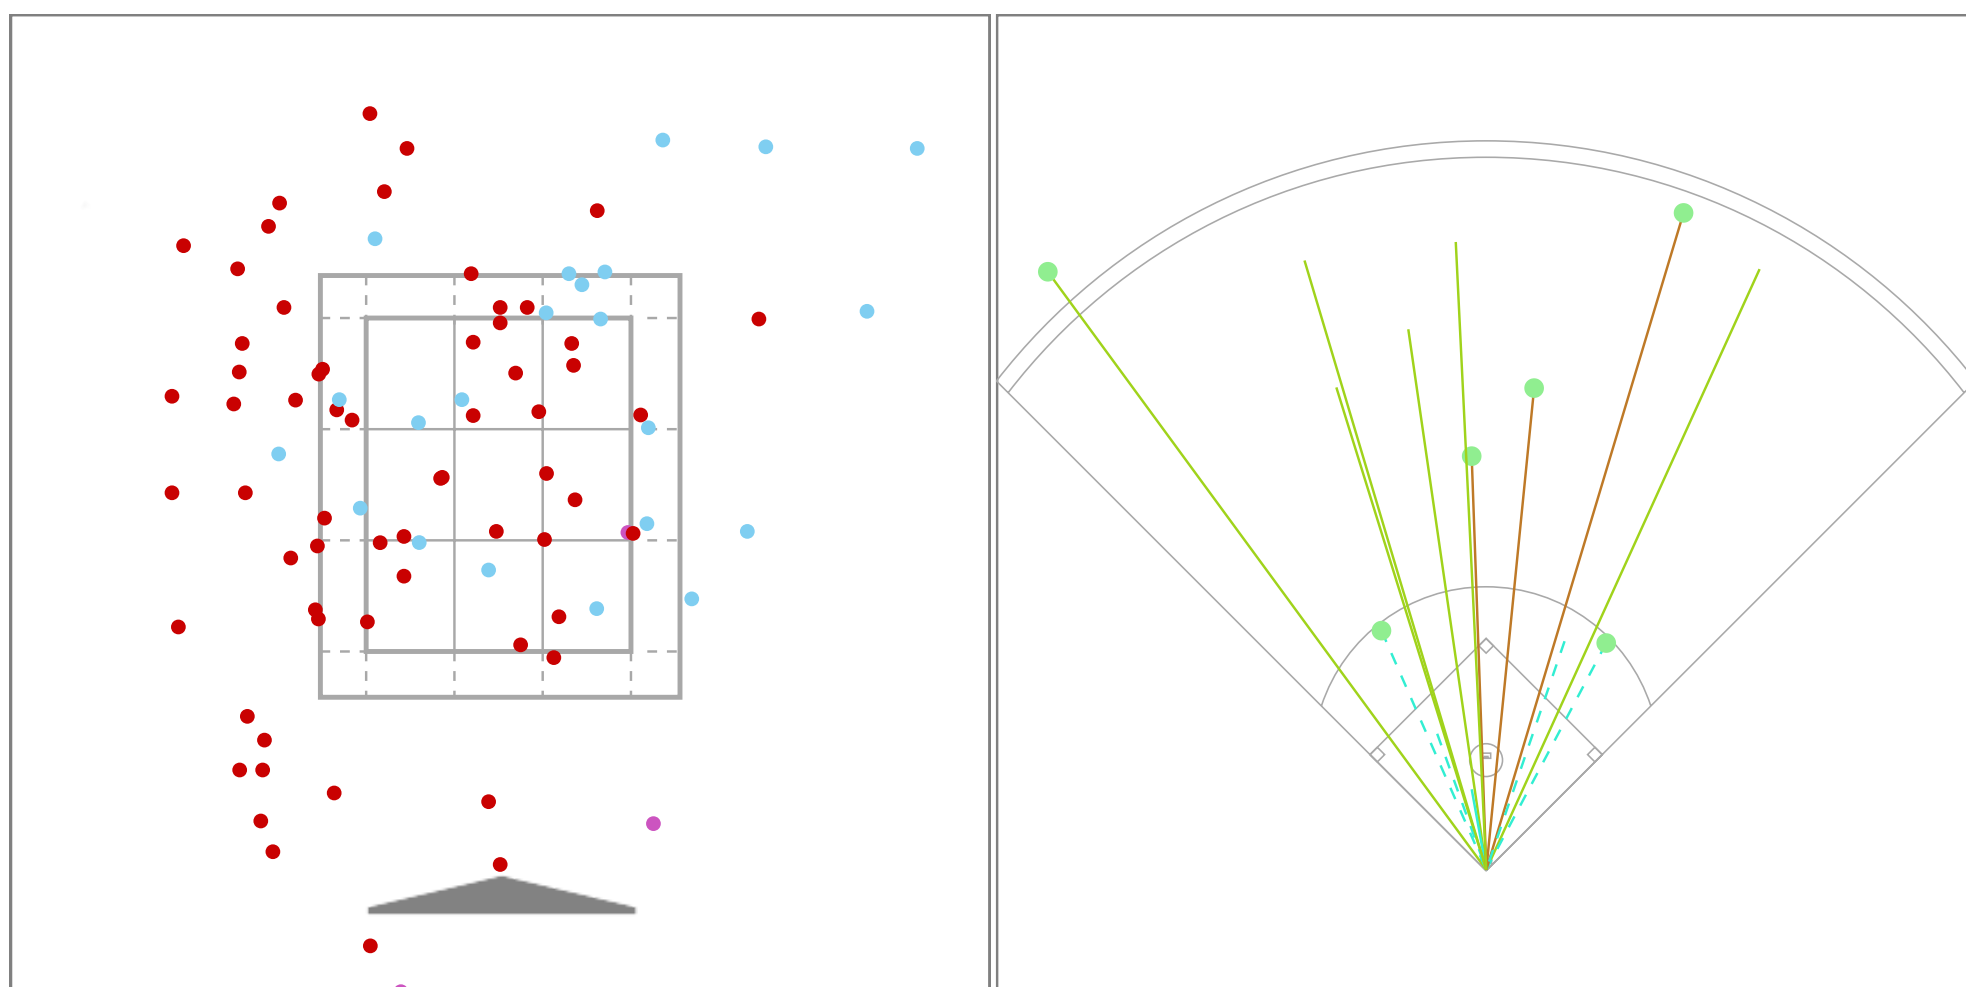

Filter Selection:
Pitcher: Verkruijssen, Kimi - Regensburg Academy, 2023

Pitch Type:
● Fastball ● Curveball ● Changeup

BIP Result:
Hit ●
Bunt GB — Fly Ball —
Ground Ball - - - Line Drive —

Basic Statistics

Pitches	G	PA (BF)	AB	BIP	H	1B	2B	3B	HR	RBI
87	2	23	18	14	6	4	1	0	1	4
ROE	BB	IBB	K	HBP	SH	SF	AVG	OBP	SLG	OPS
0	4	0	4	1	0	0	.333	.478	.556	1.034

Pitch Type

Pitch Type	(AVG)	Total	%	Ball	%	Strike	%	Swing	%	Miss	%	Chase	%
Overall	(74.9)	87	100%	35	40%	52	60%	39	45%	13	33%	18	30%
Fastball	(79.8)	62	71%	26	42%	36	58%	28	45%	10	36%	12	29%
Curveball	(61.5)	22	25%	7	32%	15	68%	10	45%	3	30%	6	38%
Changeup	(70.3)	3	3%	2	67%	1	33%	1	33%	0	0%	0	0%

Pitch Result

Pitch Result	Total	%
Overall	87	100%
Ball	35	40%
BIP	14	16%
Strike Swinging	13	15%
Strike Taken	13	15%
Foul	12	14%

BIP Type

BIP Type	Total	%
Overall	14	100%
Fly Ball	6	43%
Ground Ball	4	29%
Line Drive	3	21%
Bunt	1	7%