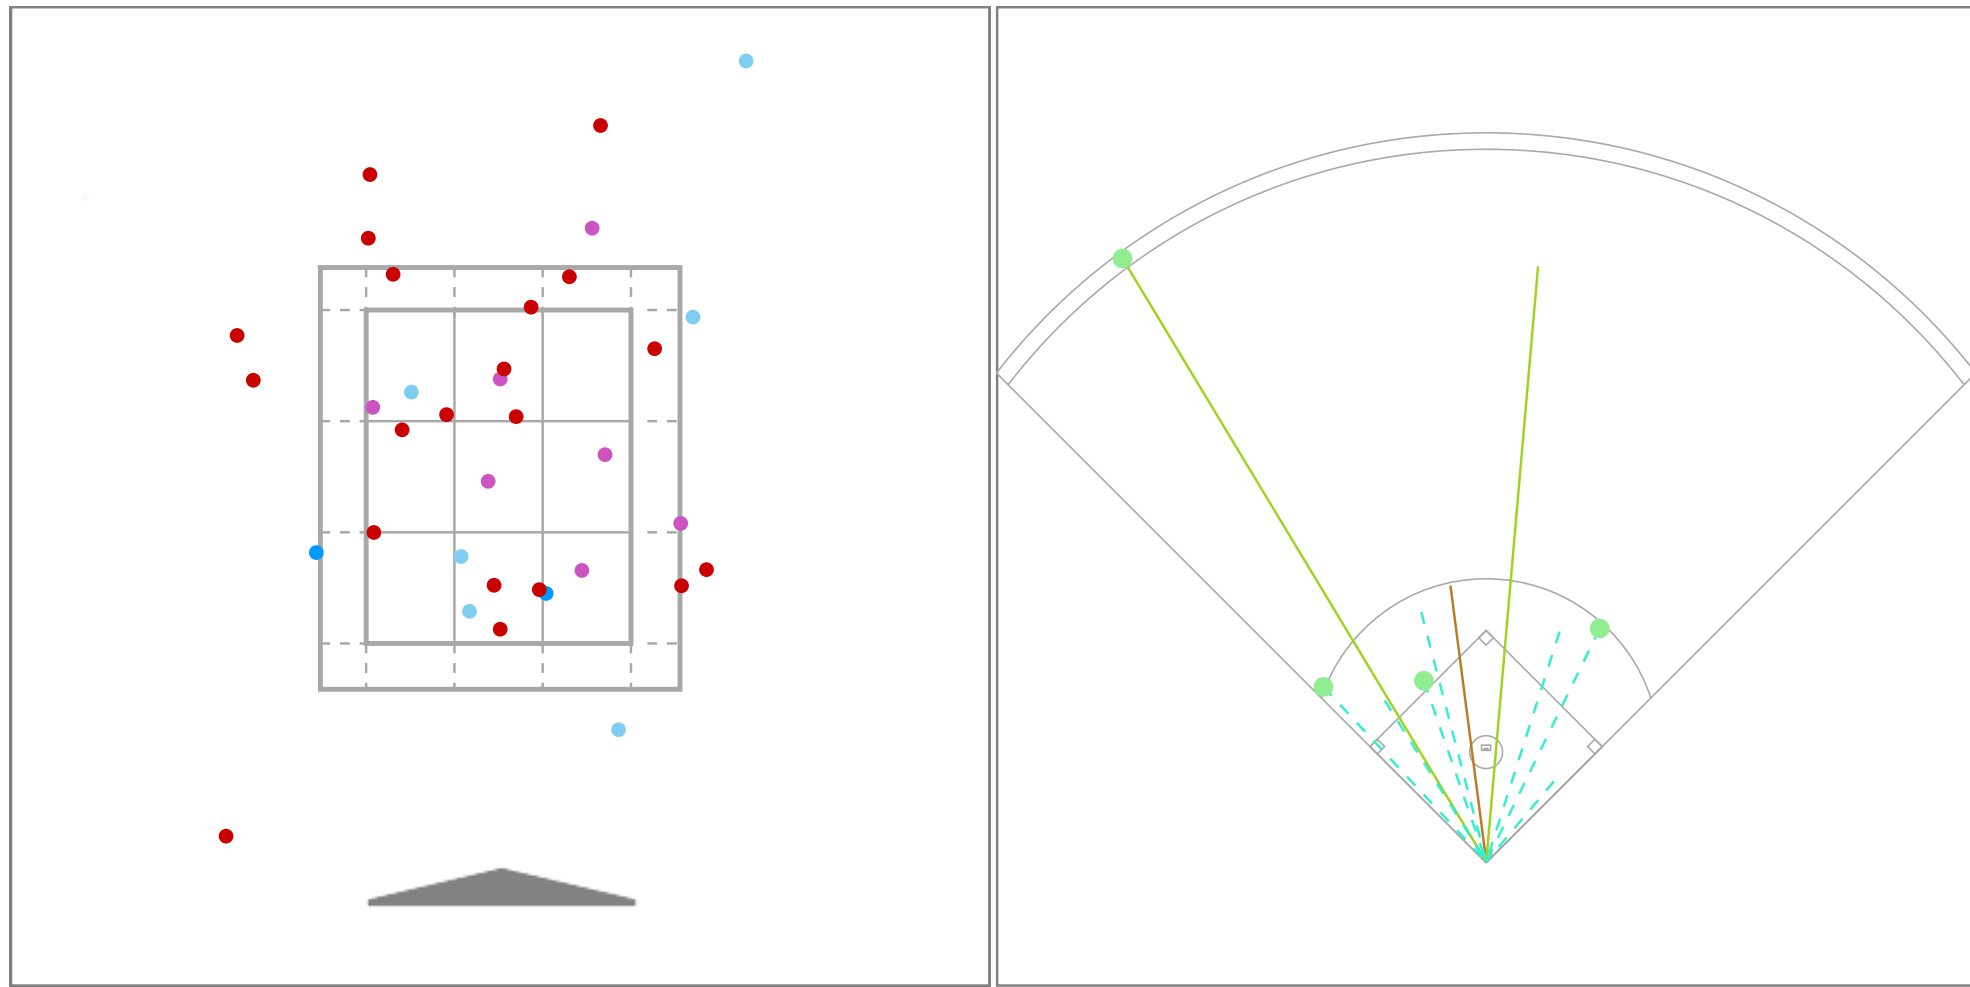

Filter Selection:  
 Hitter: Tremaria, Freddy - Regensburg Academy, 2023

Pitch Type:  
 ● Fastball ● Curveball ● Slider ● Changeup

BIP Result:  
 ● Hit  
 — Fly Ball — Ground Ball — Line Drive

▼ Basic Statistics