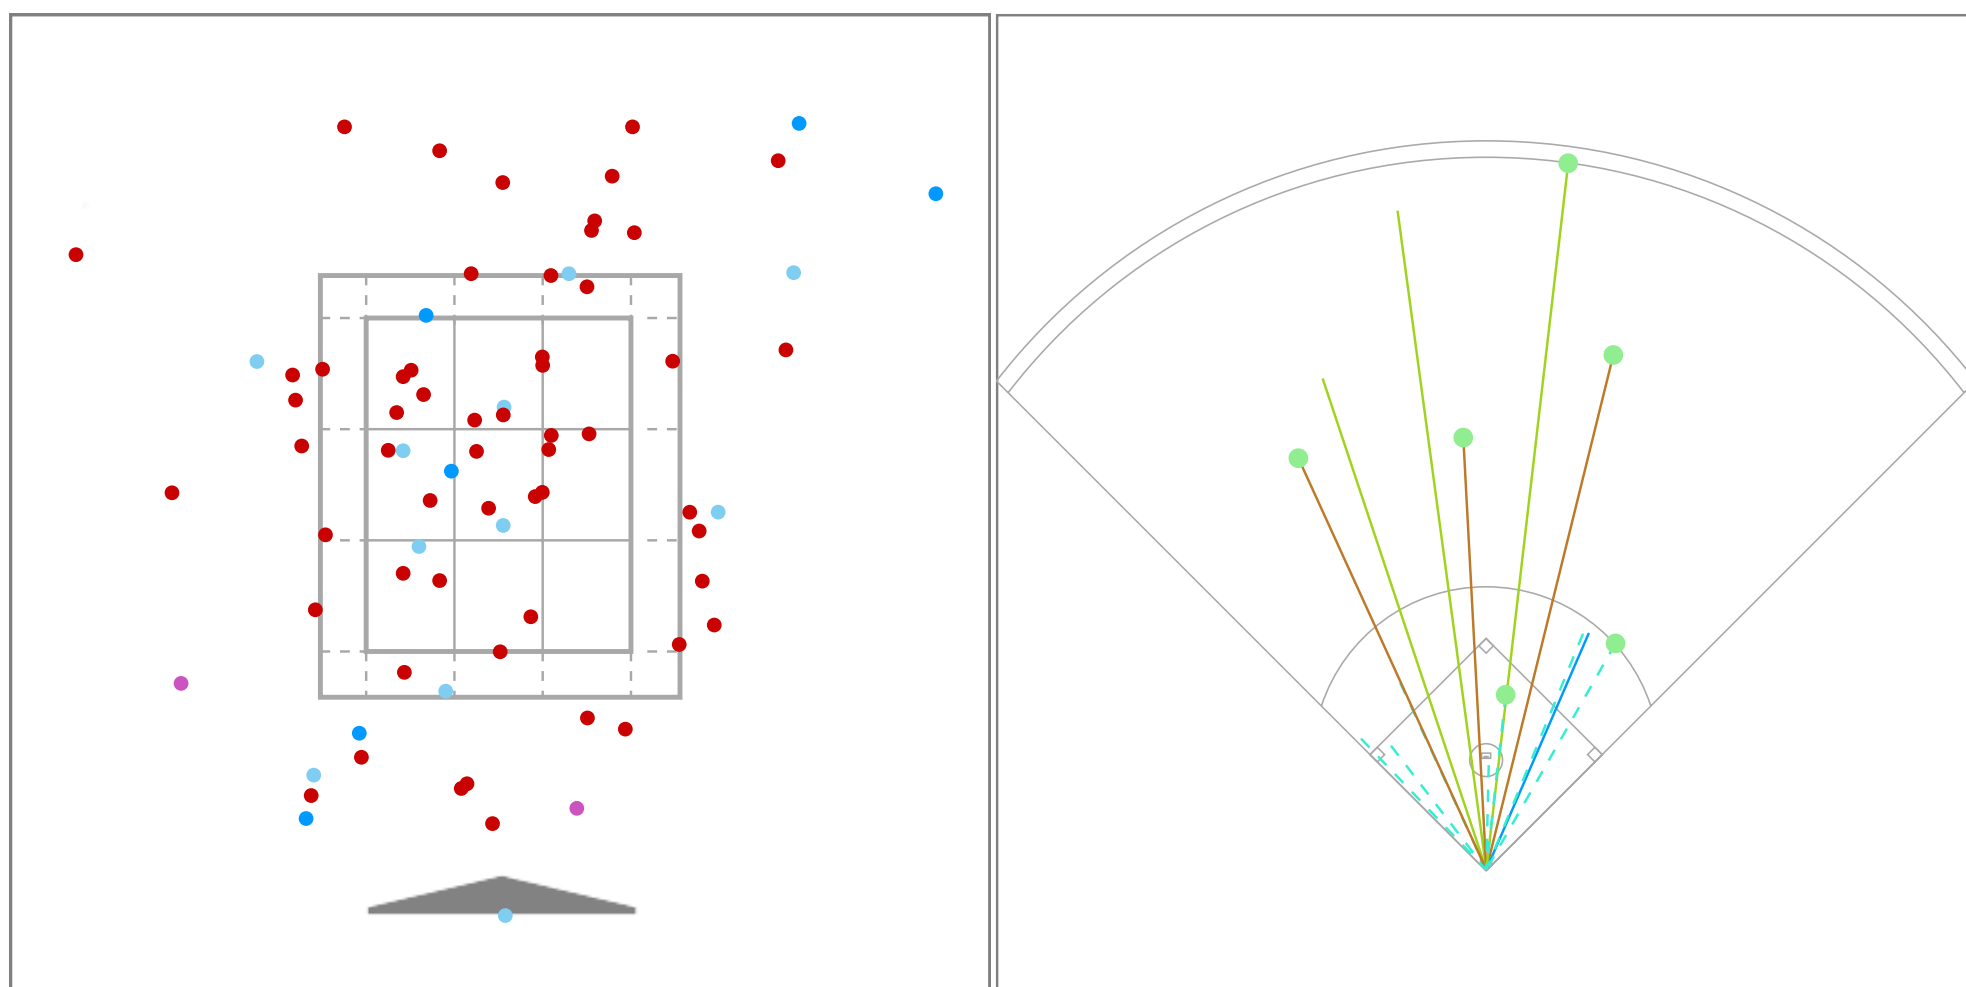

Filter Selection:
 Hitter: Tovar, Carlos - Gateway All Stars, 2023

Pitch Type:
 ● Fastball ● Curveball ● Slider ● Changeup

BIP Result:
 ● Hit
 — Fly Ball — Ground Ball —
 — Line Drive — Popup —

▼ Basic Statistics

Pitches	G	PA (BF)	AB	BIP	H	1B	2B	3B	HR	RBI
75	5	20	17	14	6	5	0	1	0	2
ROE	BB	IBB	K	HBP	SH	SF	AVG	OBP	SLG	OPS
1	2	0	3	1	0	0	.353	.450	.471	.921

▼ Pitch Type

Pitch Type	(AVG)	Total	%	Ball	%	Strike	%	Swing	%	Miss	%	Chase	%
Overall	(75.5)	75	100%	33	44%	42	56%	33	44%	5	15%	12	25%
Fastball	(78.6)	56	75%	25	45%	31	55%	27	48%	4	15%	8	23%
Curveball	(65.8)	11	15%	3	27%	8	73%	5	45%	1	20%	3	43%
Slider	(66.6)	6	8%	3	50%	3	50%	1	17%	0	0%	1	25%
Changeup	(72.5)	2	3%	2	100%	0	0%	0	0%	0	0%	0	0%

▼ Pitch Result

Pitch Result	Total	%
Overall	75	100%
Ball	33	44%
Foul	14	19%
BIP	14	19%
Strike Taken	9	12%
Strike Swinging	5	7%

▼ BIP Type

BIP Type	Total	%
Overall	14	100%
Ground Ball	7	50%
Line Drive	3	21%
Fly Ball	3	21%
Pop Up	1	7%