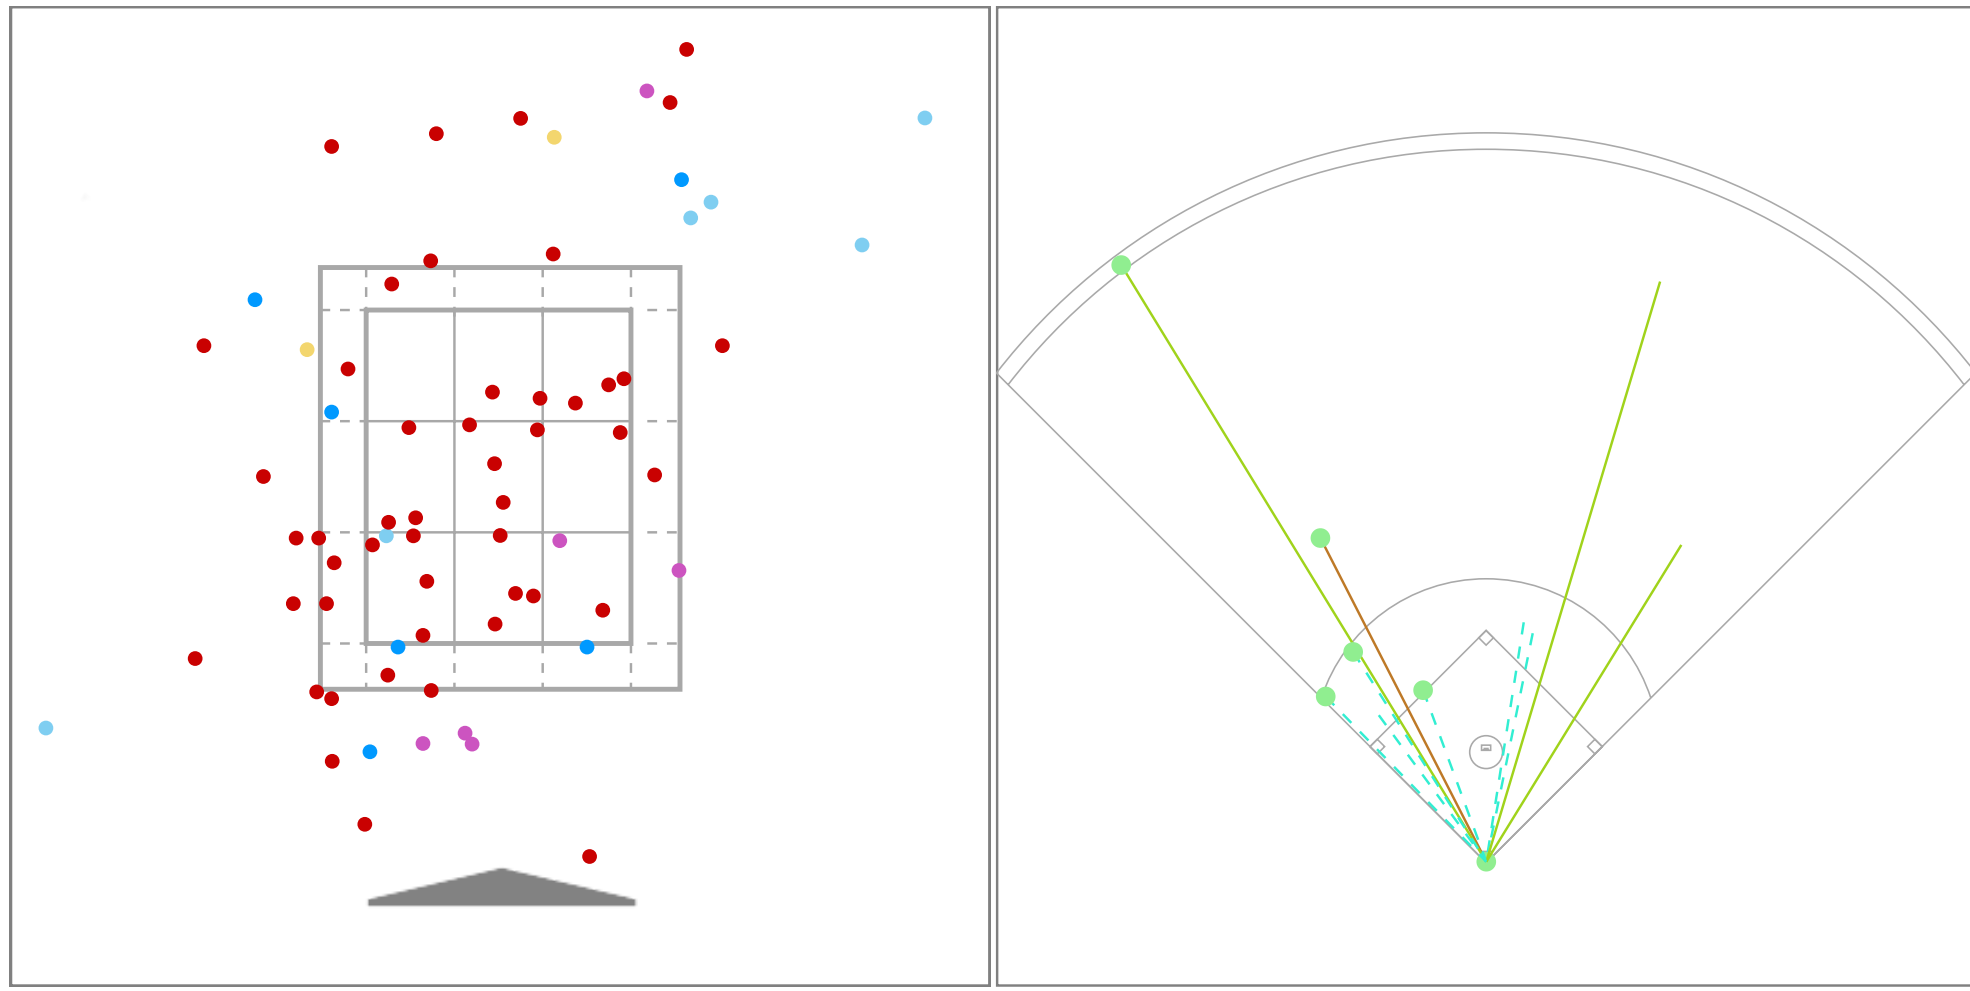

Filter Selection:
 Hitter: Staps, Norwin - Regensburg Academy, 2023

- Pitch Type:
- Fastball ● Cutter ● Curveball ● Slider
 - Changeup
- BIP Result:
- Hit
 - Fly Ball — Ground Ball —
 - Line Drive — Popup —

Basic Statistics

Pitches	G	PA (BF)	AB	BIP	H	1B	2B	3B	HR	RBI
68	5	18	15	13	6	4	2	0	0	3
ROE	BB	IBB	K	HBP	SH	SF	AVG	OBP	SLG	OPS
0	2	0	2	1	0	0	.400	.500	.533	1.033

Pitch Type

Pitch Type	(AVG)	Total	%	Ball	%	Strike	%	Swing	%	Miss	%	Chase	%
Overall	(78.2)	68	100%	26	38%	42	62%	32	47%	8	25%	12	27%
Fastball	(81.3)	48	71%	16	33%	32	67%	24	50%	5	21%	5	19%
Curveball	(65.8)	6	9%	5	83%	1	17%	0	0%	0	0%	0	0%
Slider	(68.2)	6	9%	2	33%	4	67%	3	50%	2	67%	3	50%
Changeup	(74.7)	6	9%	2	33%	4	67%	4	67%	0	0%	3	60%
Cutter	(78.5)	2	3%	1	50%	1	50%	1	50%	1	100%	1	50%

Pitch Result

Pitch Result	Total	%
Overall	68	100%
Ball	26	38%
BIP	13	19%
Foul	11	16%
Strike Taken	10	15%
Strike Swinging	8	12%

BIP Type

BIP Type	Total	%
Overall	13	100%
Ground Ball	6	46%
Fly Ball	4	31%
Line Drive	2	15%
Pop Up	1	8%