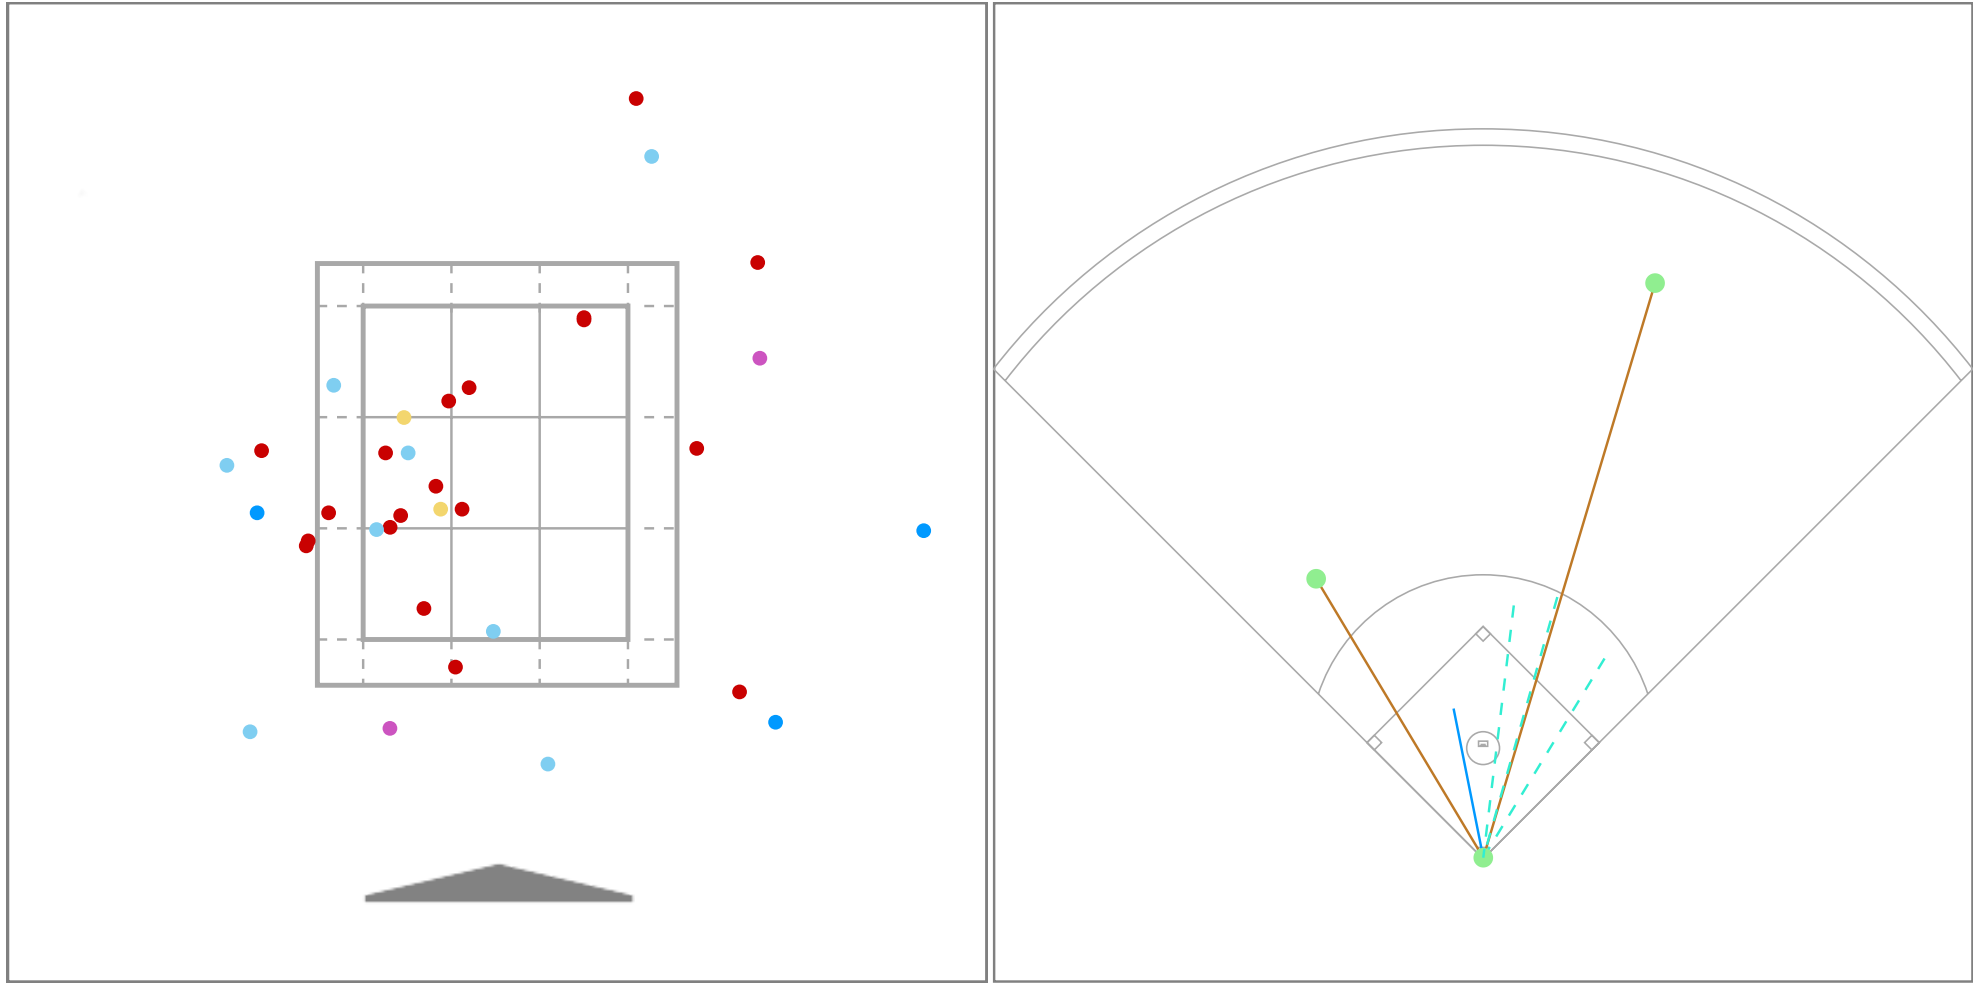

Filter Selection:
Hitter: Riep, Florent - Regensburg Academy, 2023

Pitch Type:
● Fastball ● Cutter ● Curveball ● Slider
● Changeup

BIP Result:
Hit ●
Ground Ball ● Line Drive ●
Popup ●

Basic Statistics

Pitches	G	PA (BF)	AB	BIP	H	1B	2B	3B	HR	RBI
34	3	10	8	7	3	2	0	1	0	0
ROE	BB	IBB	K	HBP	SH	SF	AVG	OBP	SLG	OPS
3	1	0	1	1	0	0	.375	.500	.625	1.125

Pitch Type

Pitch Type	(AVG)	Total	%	Ball	%	Strike	%	Swing	%	Miss	%	Chase	%
Overall	(75.8)	34	100%	14	41%	20	59%	14	41%	5	36%	4	21%
Fastball	(80.9)	19	56%	6	32%	13	68%	7	37%	3	43%	1	11%
Curveball	(67.6)	8	24%	5	63%	3	38%	3	38%	1	33%	1	20%
Slider	(68.7)	3	9%	2	67%	1	33%	1	33%	0	0%	1	33%
Cutter	(78.0)	2	6%	0	0%	2	100%	2	100%	1	50%	0	0%
Changeup	(72.5)	2	6%	1	50%	1	50%	1	50%	0	0%	1	50%

Pitch Result

Pitch Result	Total	%
Overall	34	100%
Ball	14	41%
BIP	7	21%
Strike Taken	6	18%
Strike Swinging	5	15%
Foul	2	6%

BIP Type

BIP Type	Total	%
Overall	7	100%
Ground Ball	3	43%
Line Drive	3	43%
Pop Up	1	14%

BIP Result

BIP Result	Total	%
Overall	7	100%
BIP Safe	6	86%
Field Error	3	43%
Single	2	29%
Triple	1	14%
BIP Out	1	14%
Out	1	14%

Non-BIP Result

Non-BIP Result	Total	%
Overall	3	100%
Hit By Pitch	1	33%
Strikeout	1	33%
Walk	1	33%