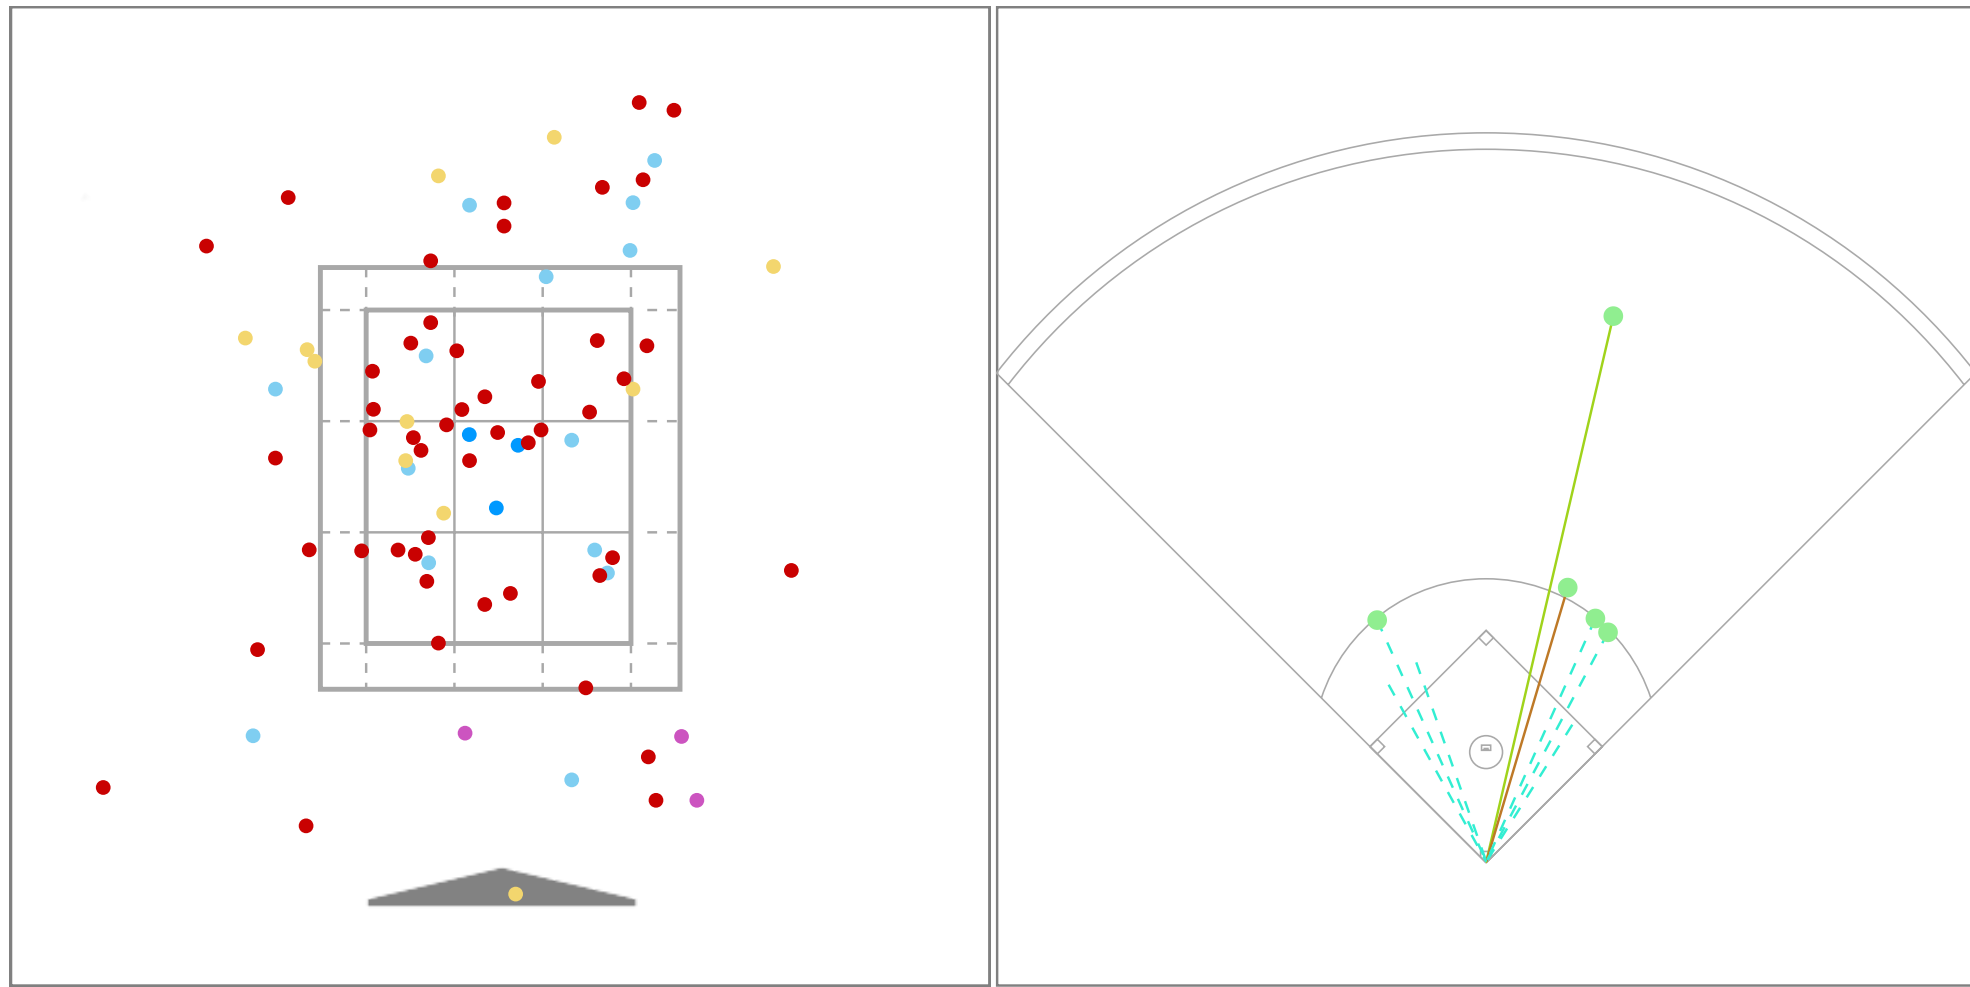

Filter Selection:
Pitcher: Rammeloo, Casper - Gateway All Stars, 2023

Pitch Type:
● Fastball ● Cutter ● Curveball ● Slider
● Changeup

BIP Result:
 Hit ●
 Fly Ball — Ground Ball - - -
 Line Drive — Popup —

Pitch Result

Pitch Result	Total	%
Overall	79	100%
Ball	28	35%
Strike Taken	15	19%
Strike Swinging	14	18%
Foul	12	15%
BIP	10	13%

BIP Type

BIP Type	Total	%
Overall	10	100%
Ground Ball	6	60%
Fly Ball	2	20%
Pop Up	1	10%
Line Drive	1	10%