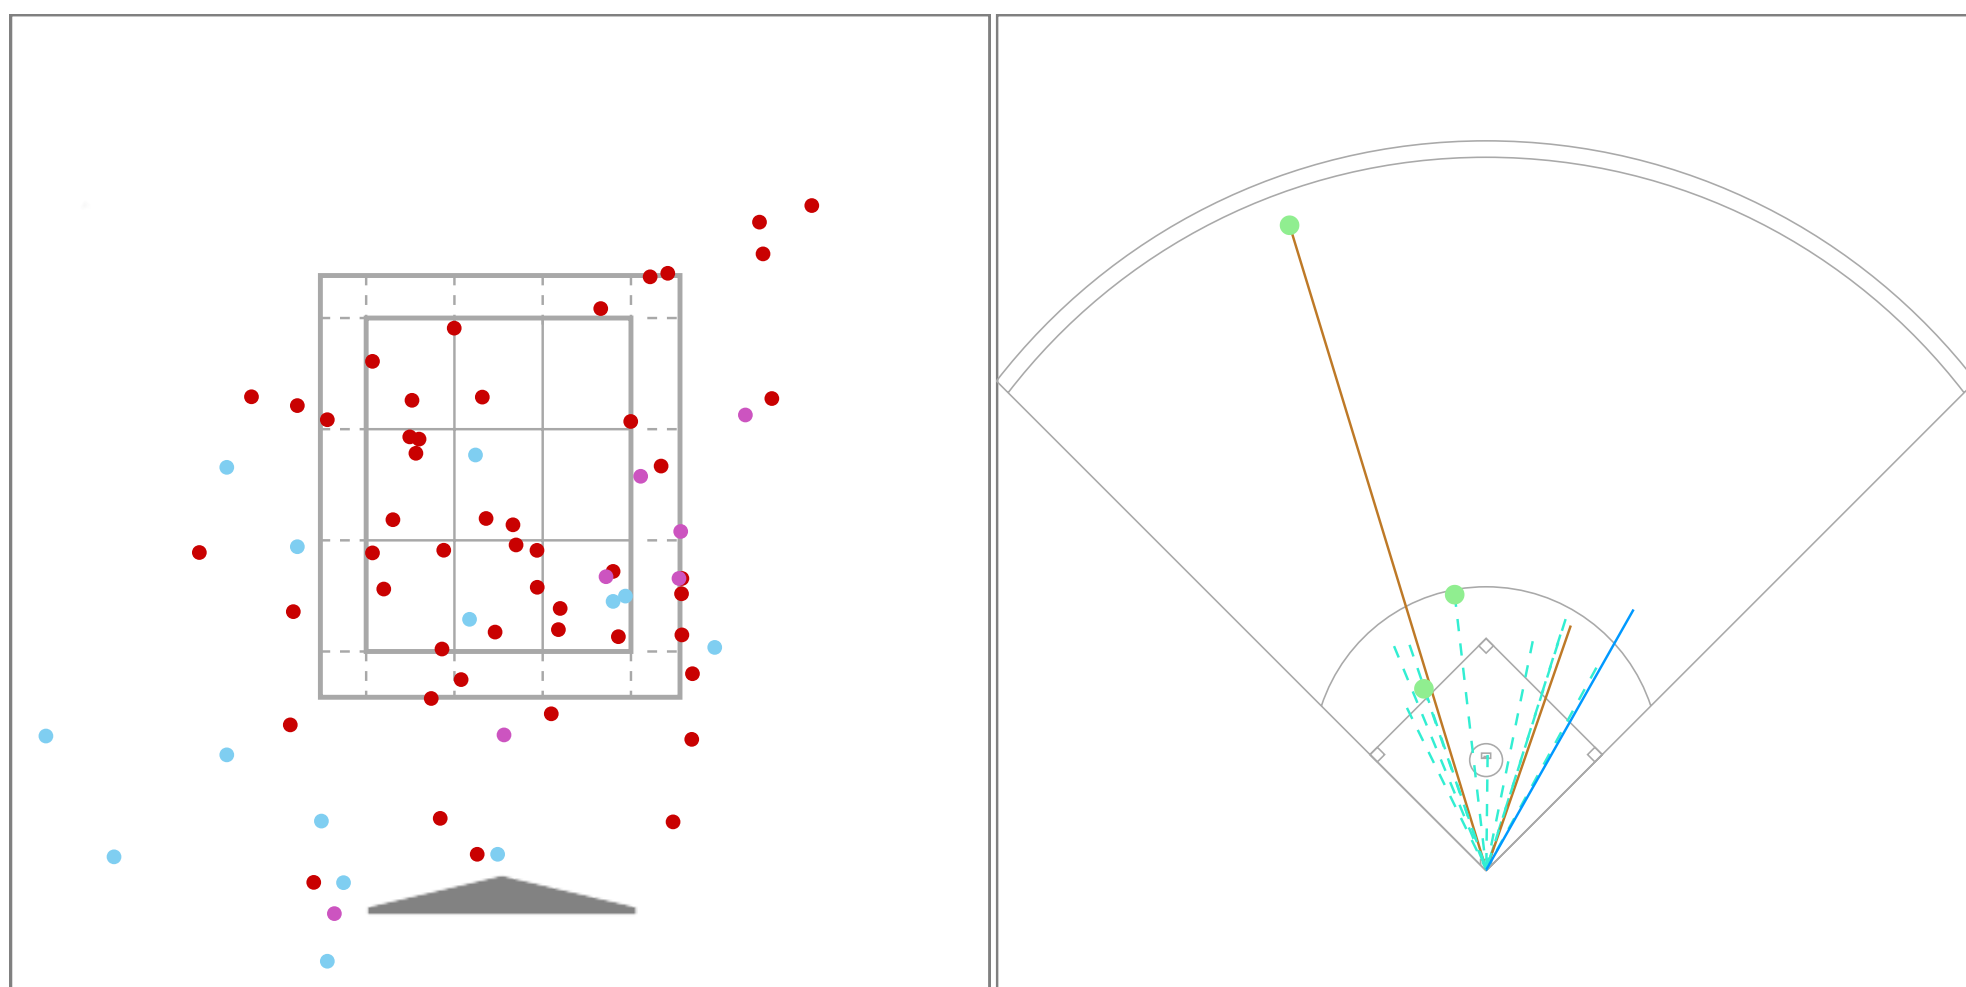

Filter Selection:  
Pitcher: Lukes, Max - Czech Republic U18, 2023

Pitch Type:  
● Fastball ● Curveball ● Changeup

BIP Result:  
Hit ●  
Ground Ball --- Line Drive ---  
Popup ---

Basic Statistics

Pitches	G	PA (BF)	AB	BIP	H	1B	2B	3B	HR	RBI
70	2	21	19	14	3	2	1	0	0	0
ROE	BB	IBB	K	HBP	SH	SF	AVG	OBP	SLG	OPS
1	1	0	5	1	0	0	.158	.238	.211	.449

Pitch Result

Pitch Result	Total	%
<b>Overall</b>	<b>70</b>	<b>100%</b>
Ball	26	37%
BIP	14	20%
Strike Taken	12	17%
Foul	10	14%
Strike Swinging	8	11%

BIP Type

BIP Type	Total	%
<b>Overall</b>	<b>14</b>	<b>100%</b>
Ground Ball	10	71%
Pop Up	2	14%
Line Drive	2	14%