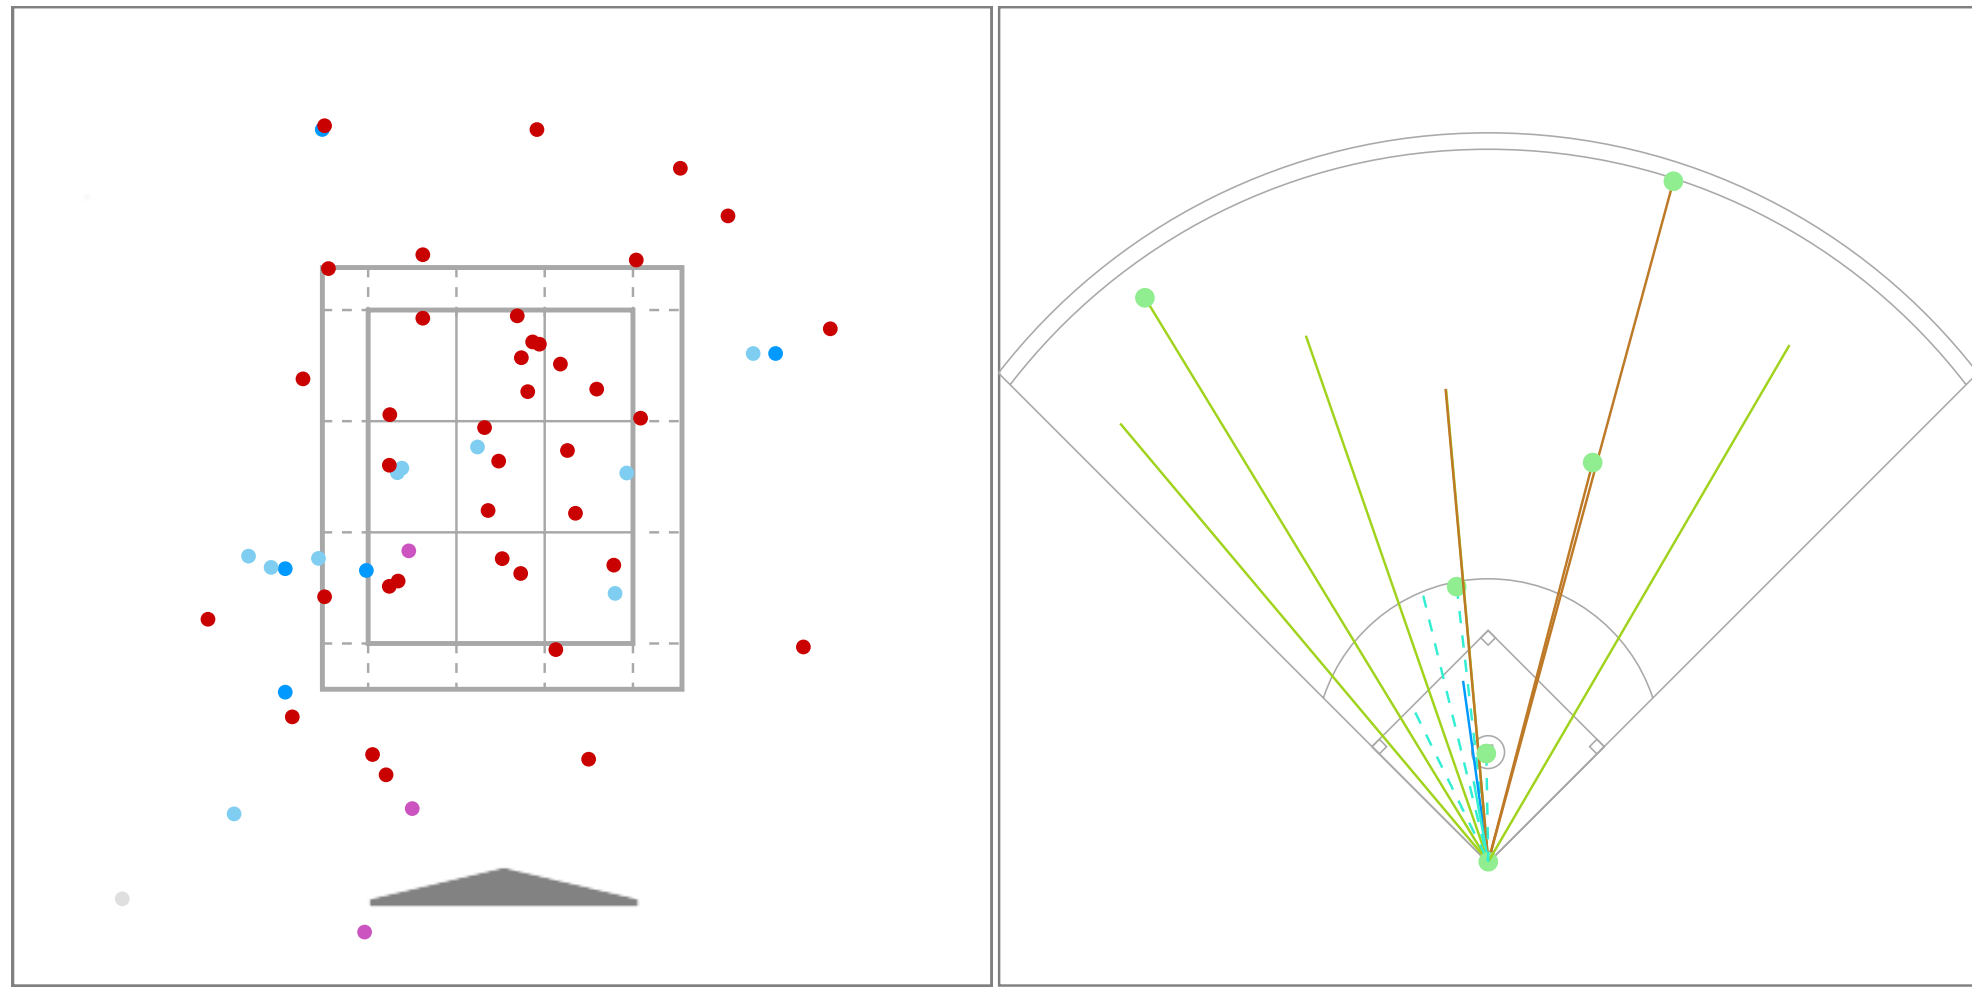

Basic Statistics

Pitches	G	PA (BF)	AB	BIP	H	1B	2B	3B	HR	RBI
57	5	19	17	15	6	3	3	0	0	8
ROE	BB	IBB	K	HBP	SH	SF	AVG	OBP	SLG	OPS
1	1	0	2	1	0	0	.353	.421	.529	.950

Pitch Type

Pitch Type	(AVG)	Total	%	Ball	%	Strike	%	Swing	%	Miss	%	Chase	%
<b>Overall</b>	<b>(76.7)</b>	<b>57</b>	<b>100%</b>	<b>17</b>	<b>30%</b>	<b>40</b>	<b>70%</b>	<b>33</b>	<b>58%</b>	<b>6</b>	<b>18%</b>	<b>10</b>	<b>32%</b>
Fastball	(79.9)	38	67%	11	29%	27	71%	23	61%	3	13%	5	28%
Curveball	(68.6)	10	18%	1	10%	9	90%	7	70%	2	29%	3	60%
Slider	(73.0)	5	9%	2	40%	3	60%	2	40%	1	50%	2	40%
Changeup	(74.3)	3	5%	2	67%	1	33%	1	33%	0	0%	0	0%
Unknown	(65.0)	1	2%	1	100%	0	0%	0	0%	0	0%	0	0%

Pitch Result

Pitch Result	Total	%
<b>Overall</b>	<b>57</b>	<b>100%</b>
Ball	17	30%
BIP	15	26%
Foul	12	21%
Strike Taken	7	12%
Strike Swinging	6	11%

BIP Type

BIP Type	Total	%
<b>Overall</b>	<b>15</b>	<b>100%</b>
Fly Ball	5	33%
Line Drive	4	27%
Ground Ball	4	27%
Bunt	1	7%
Pop Up	1	7%