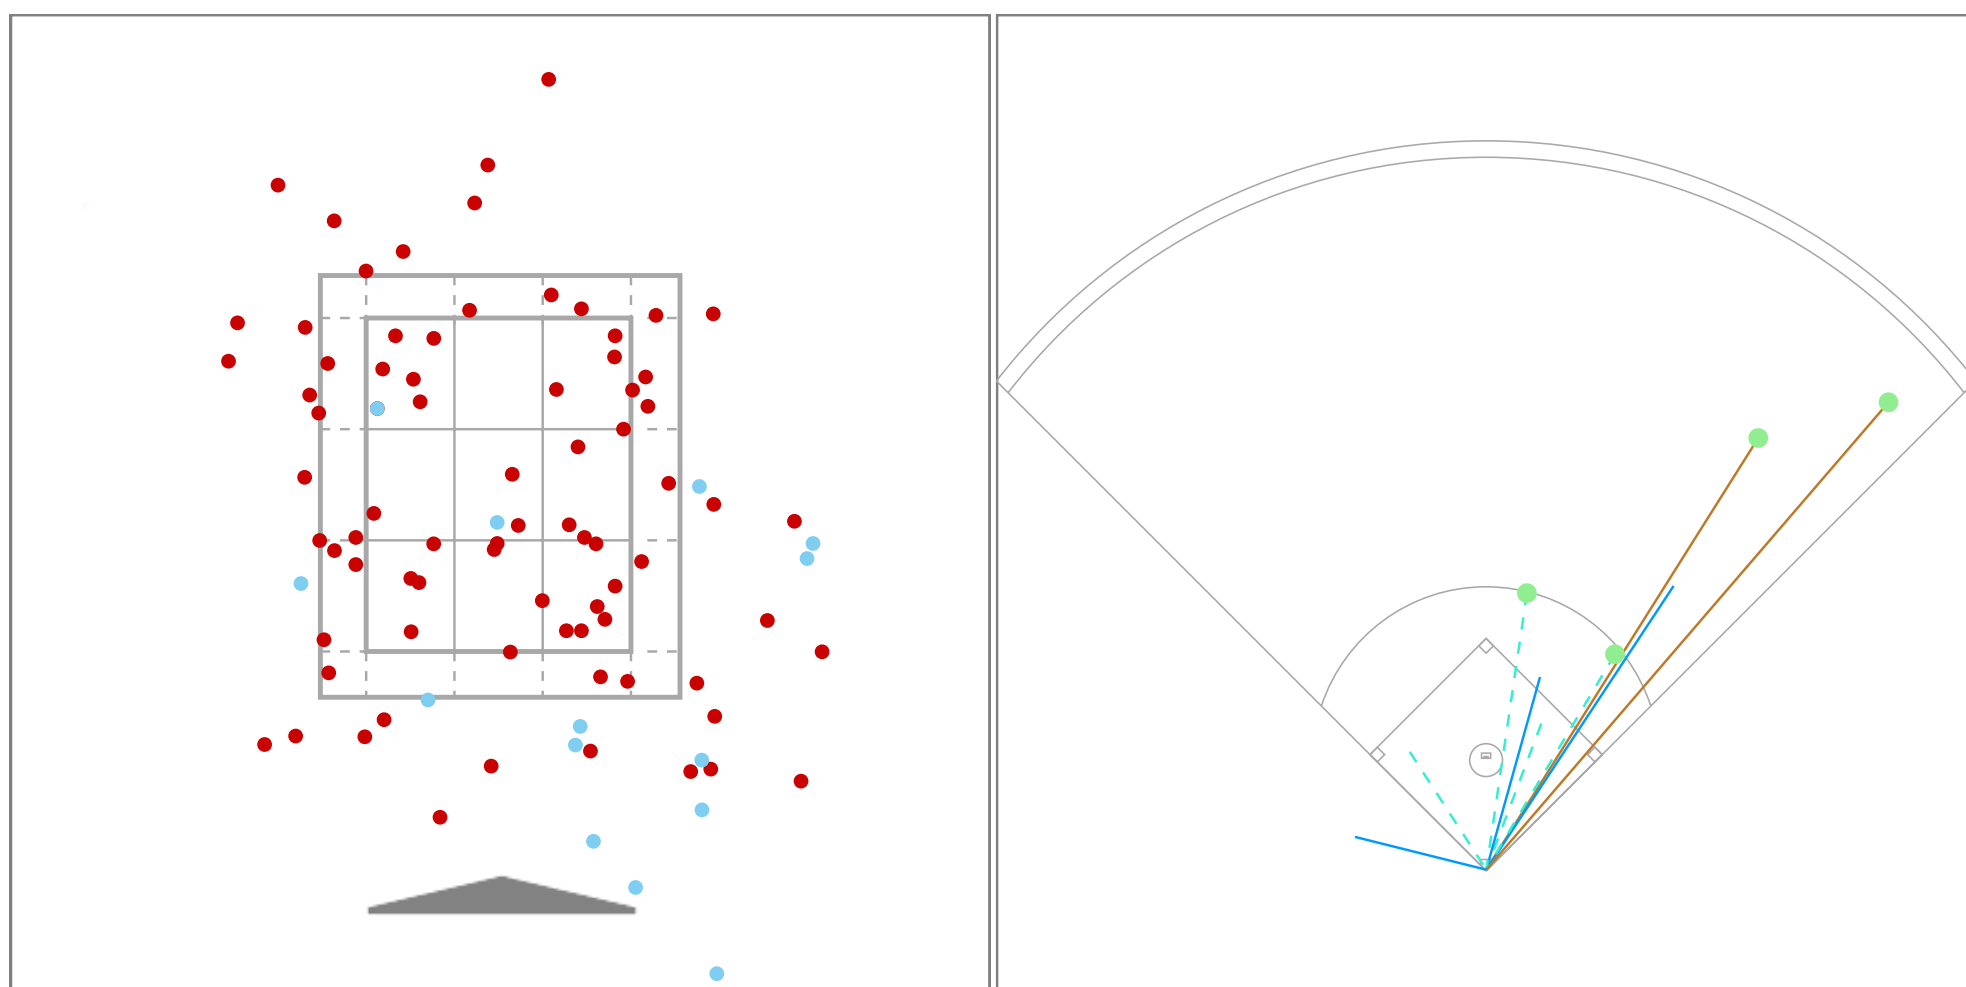

Filter Selection:
Pitcher: Van Den Brink, Gijs - Regensburg Academy, 2023

Pitch Type:
● Fastball ● Curveball

BIP Result:
Hit ●
Ground Ball - - - Line Drive - - -
Popup - - -

Basic Statistics

Pitches	G	PA (BF)	AB	BIP	H	1B	2B	3B	HR	RBI
92	2	22	17	9	4	3	0	1	0	1
ROE	BB	IBB	K	HBP	SH	SF	AVG	OBP	SLG	OPS
0	4	0	8	1	0	0	.235	.409	.353	.762

Pitch Type

Pitch Type	(AVG)	Total	%	Ball	%	Strike	%	Swing	%	Miss	%	Chase	%
Overall	(82.8)	92	100%	41	45%	51	55%	29	32%	15	52%	12	20%
Fastball	(84.8)	78	85%	34	44%	44	56%	23	29%	10	43%	7	15%
Curveball	(72.4)	14	15%	7	50%	7	50%	6	43%	5	83%	5	42%

Pitch Result

Pitch Result	Total	%
Overall	92	100%
Ball	41	45%
Strike Taken	22	24%
Strike Swinging	15	16%
BIP	9	10%
Foul	5	5%

BIP Type

BIP Type	Total	%
Overall	9	100%
Ground Ball	4	44%
Pop Up	3	33%
Line Drive	2	22%