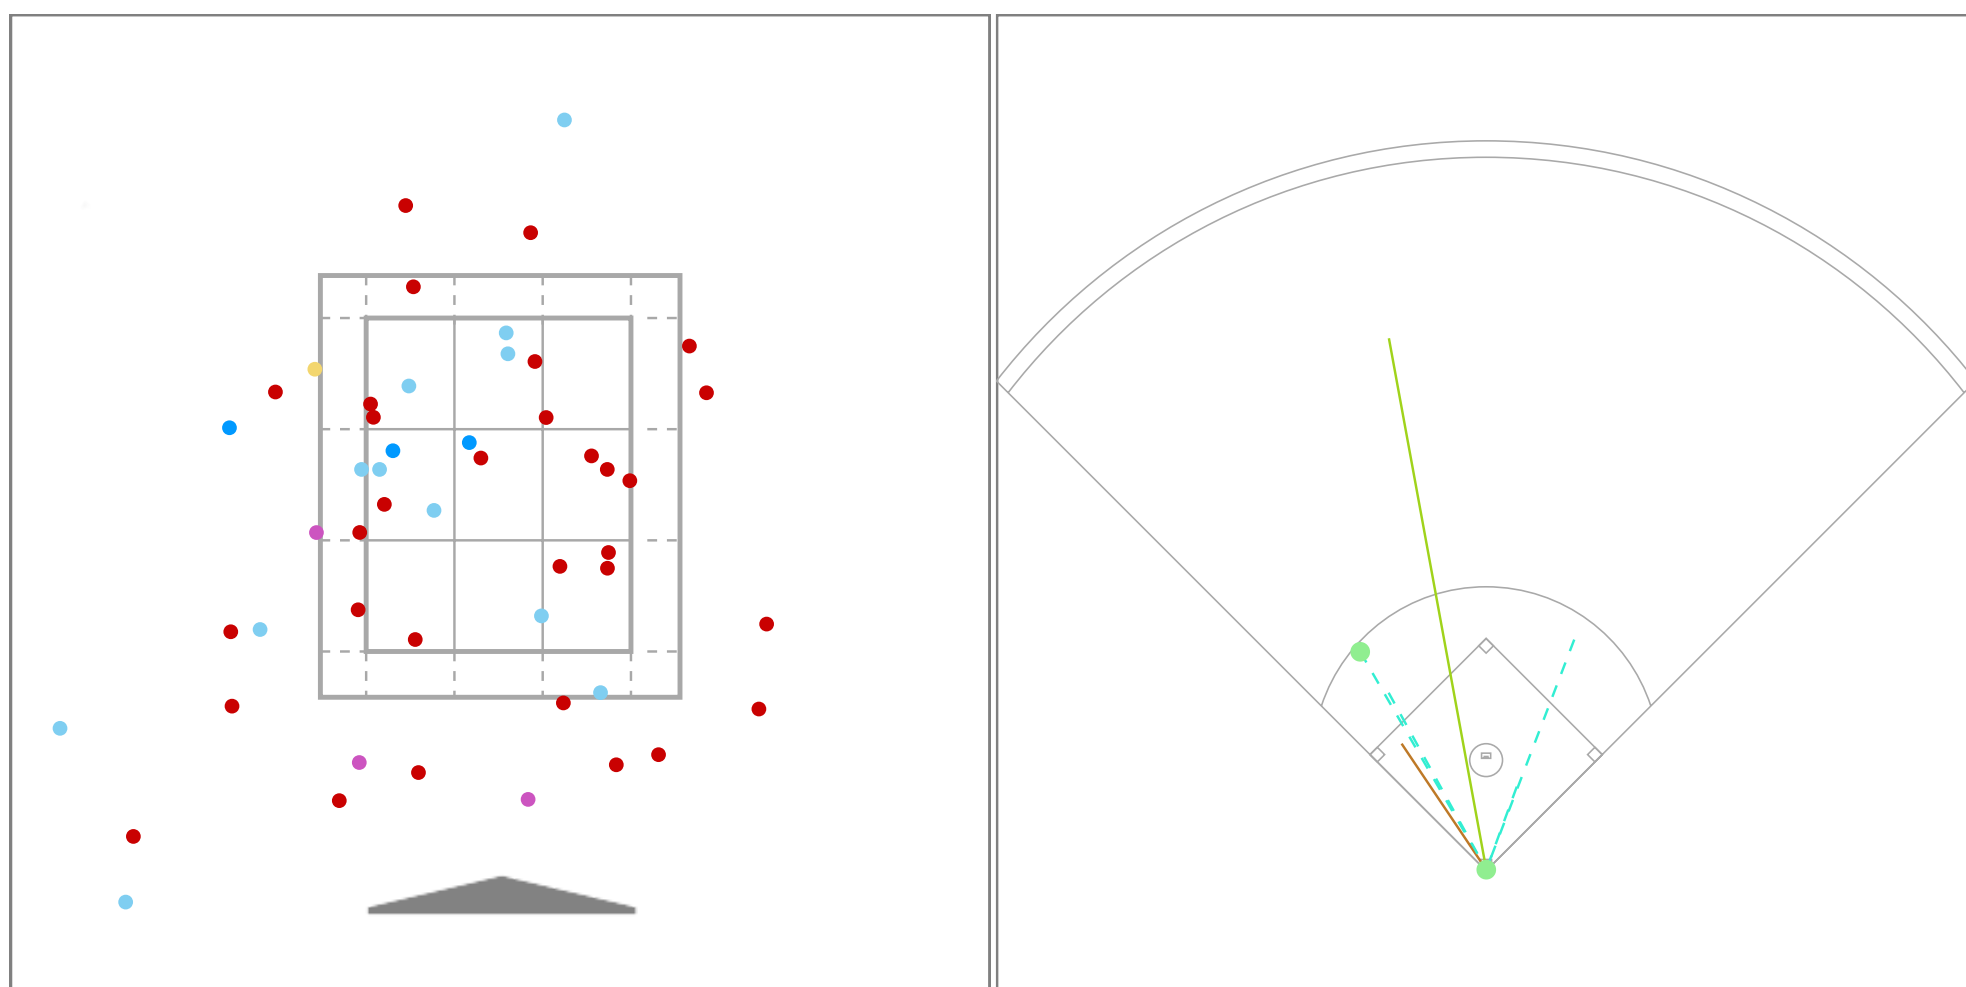

Filter Selection:  
 Hitter: Redle, Kilian - Regensburg Academy, 2023

Pitch Type:  
 ● Fastball ● Cutter ● Curveball ● Slider  
 ● Changeup

BIP Result:  
 Hit ●  
 Fly Ball ——— Ground Ball ———  
 Line Drive ———

Pitch Result

Pitch Result	Total	%
<b>Overall</b>	<b>50</b>	<b>100%</b>
Ball	21	42%
Strike Taken	8	16%
Foul	7	14%
Strike Swinging	7	14%
BIP	7	14%

BIP Type

BIP Type	Total	%
<b>Overall</b>	<b>7</b>	<b>100%</b>
Ground Ball	4	57%
Fly Ball	2	29%
Line Drive	1	14%