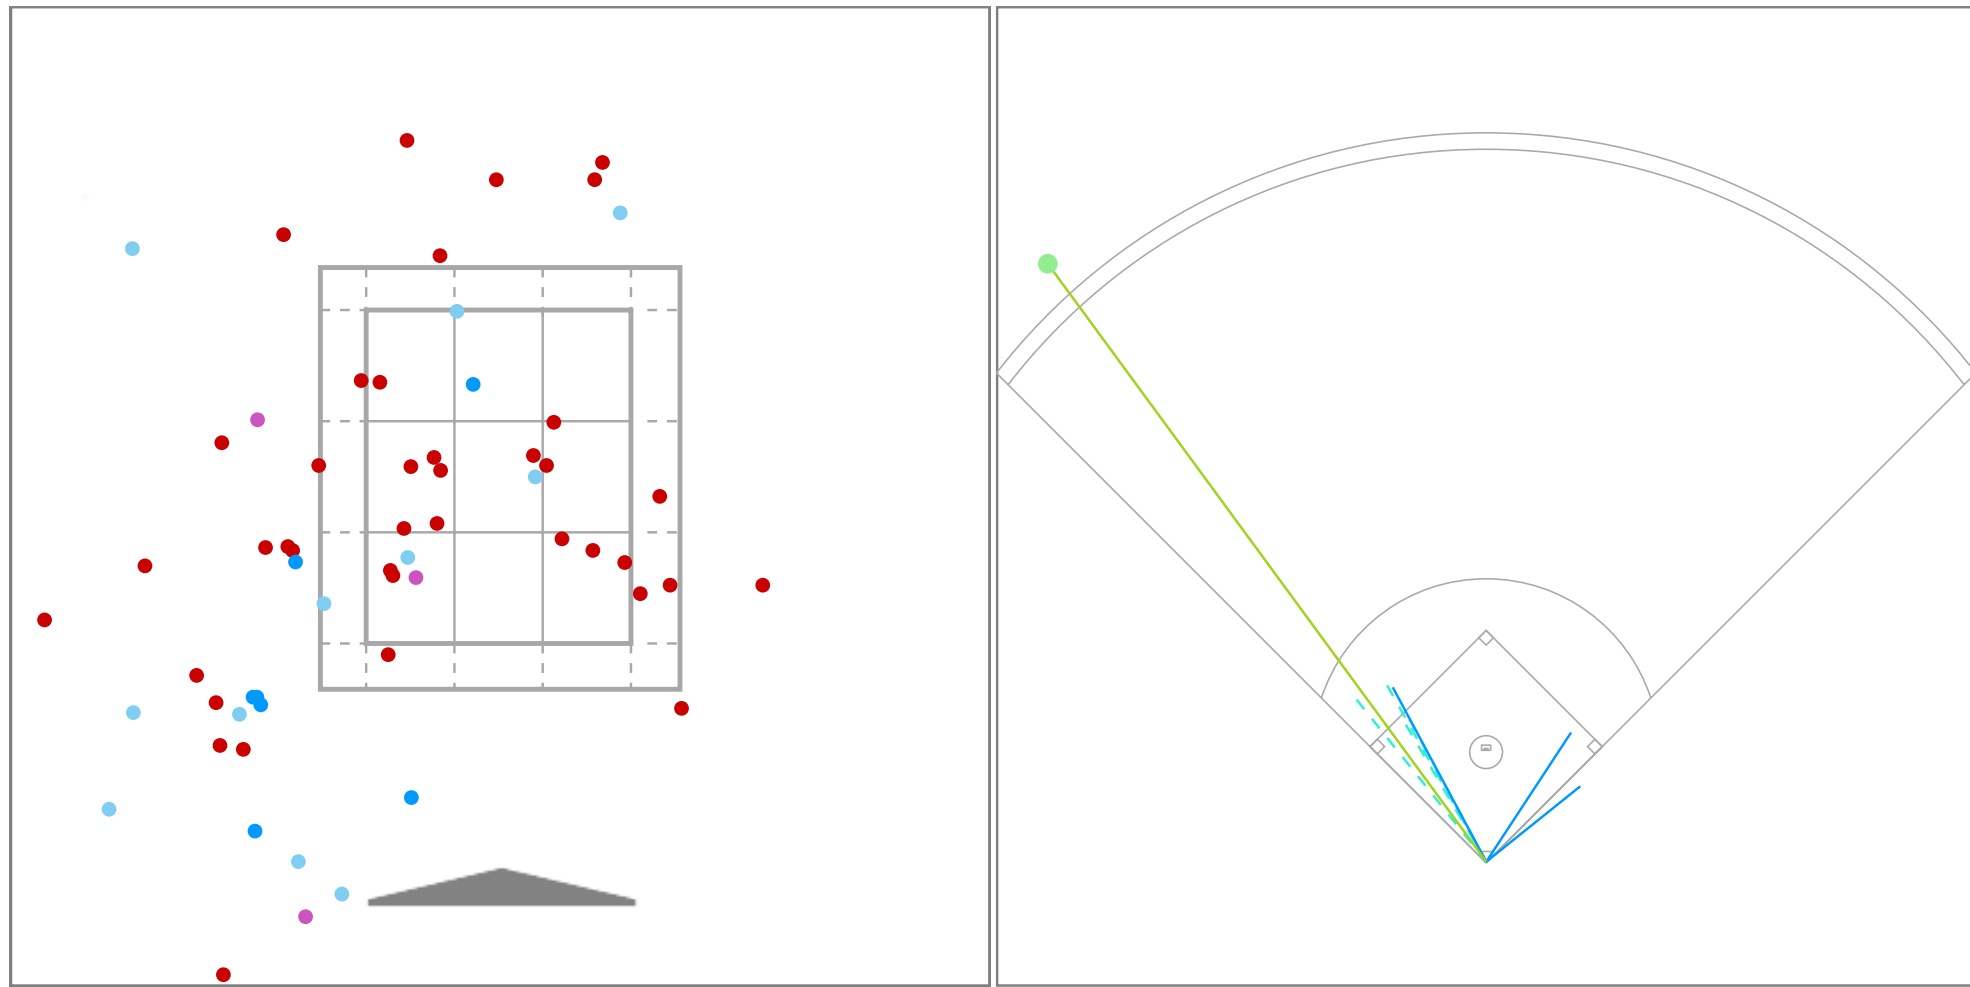

Filter Selection:
 Hitter: Pena, Andres - Gateway All Stars, 2023

Pitch Type:
 ● Fastball ● Curveball ● Slider ● Changeup

BIP Result:
 ● Hit
 — Fly Ball — Ground Ball — Popup

Basic Statistics

Pitches	G	PA (BF)	AB	BIP	H	1B	2B	3B	HR	RBI
60	4	13	12	9	1	0	0	0	1	4
ROE	BB	IBB	K	HBP	SH	SF	AVG	OBP	SLG	OPS
1	1	0	3	0	0	0	.083	.154	.333	.487