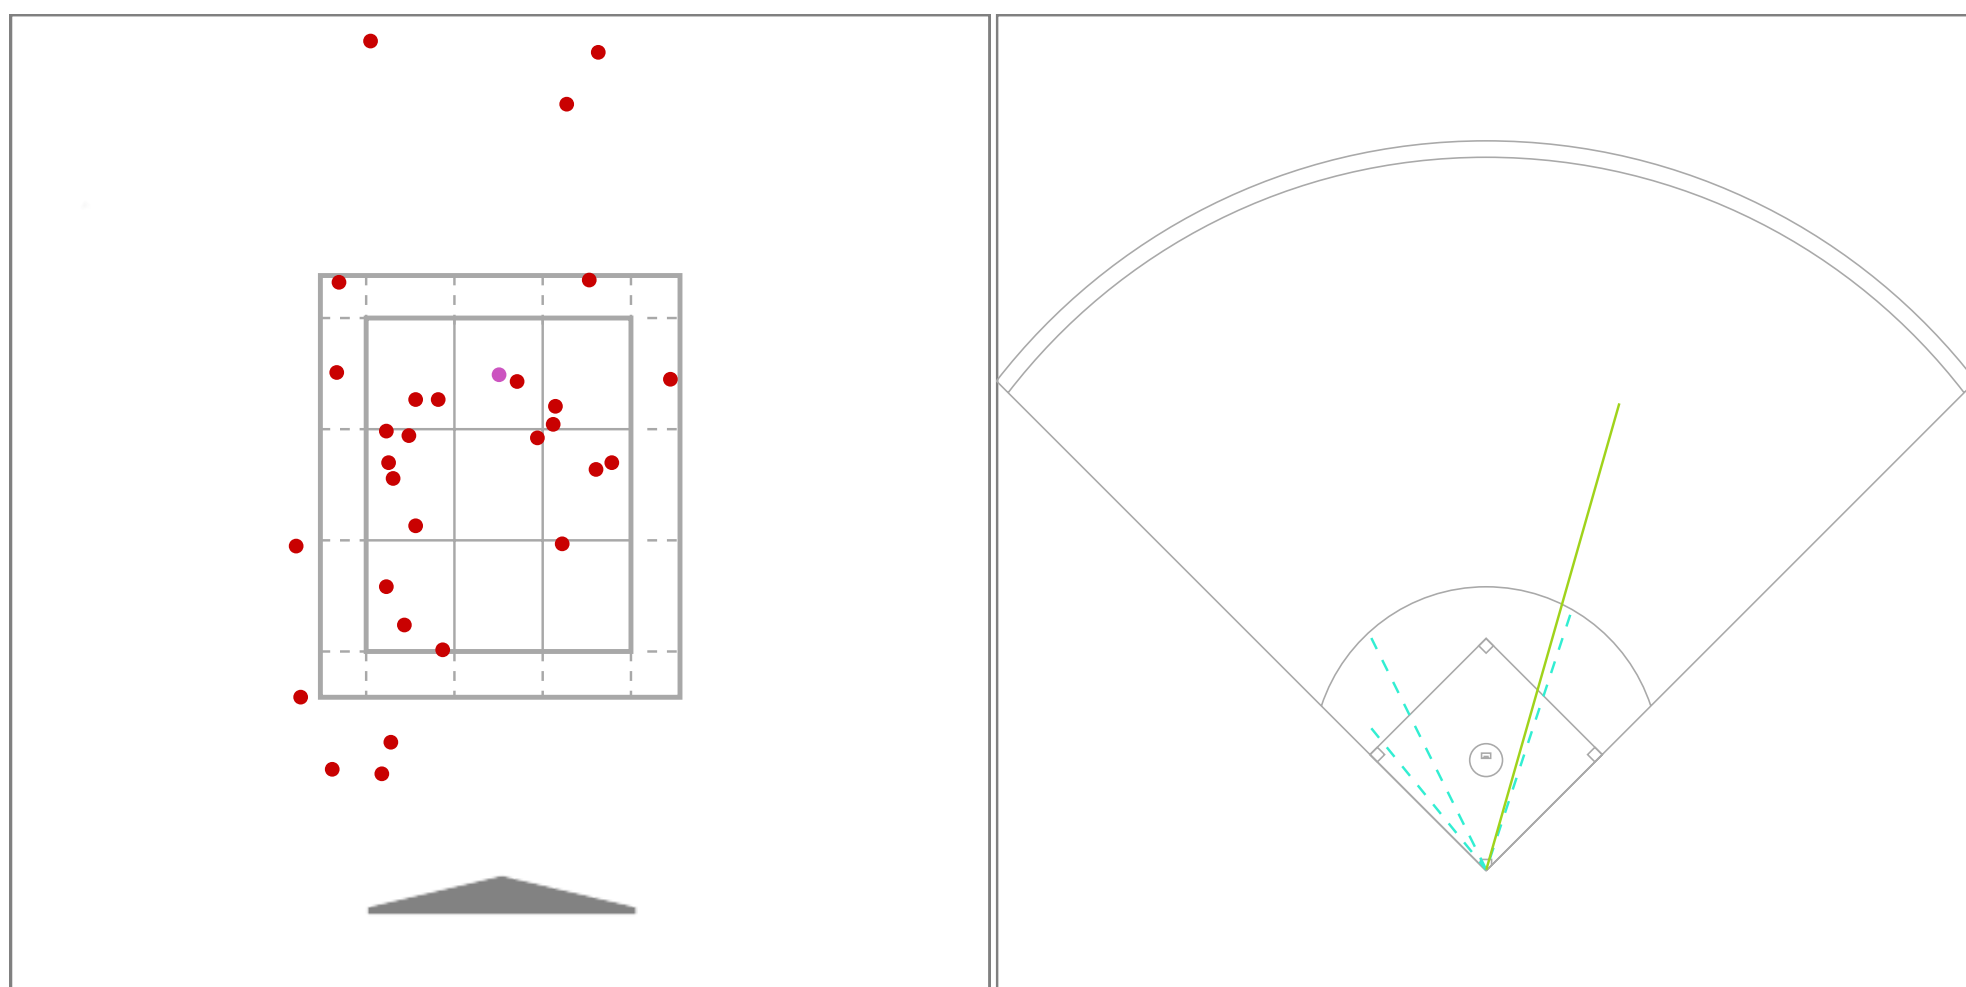

Filter Selection:  
Pitcher: Pena, Andres - Gateway All Stars, 2023

Pitch Type:  
● Fastball ● Changeup

BIP Result:  
Hit ●  
Fly Ball ● Ground Ball ●

Basic Statistics

Pitches	G	PA (BF)	AB	BIP	H	1B	2B	3B	HR	RBI
30	1	6	6	4	0	0	0	0	0	0
ROE	BB	IBB	K	HBP	SH	SF	AVG	OBP	SLG	OPS
0	0	0	2	0	0	0	.000	.000	.000	.000