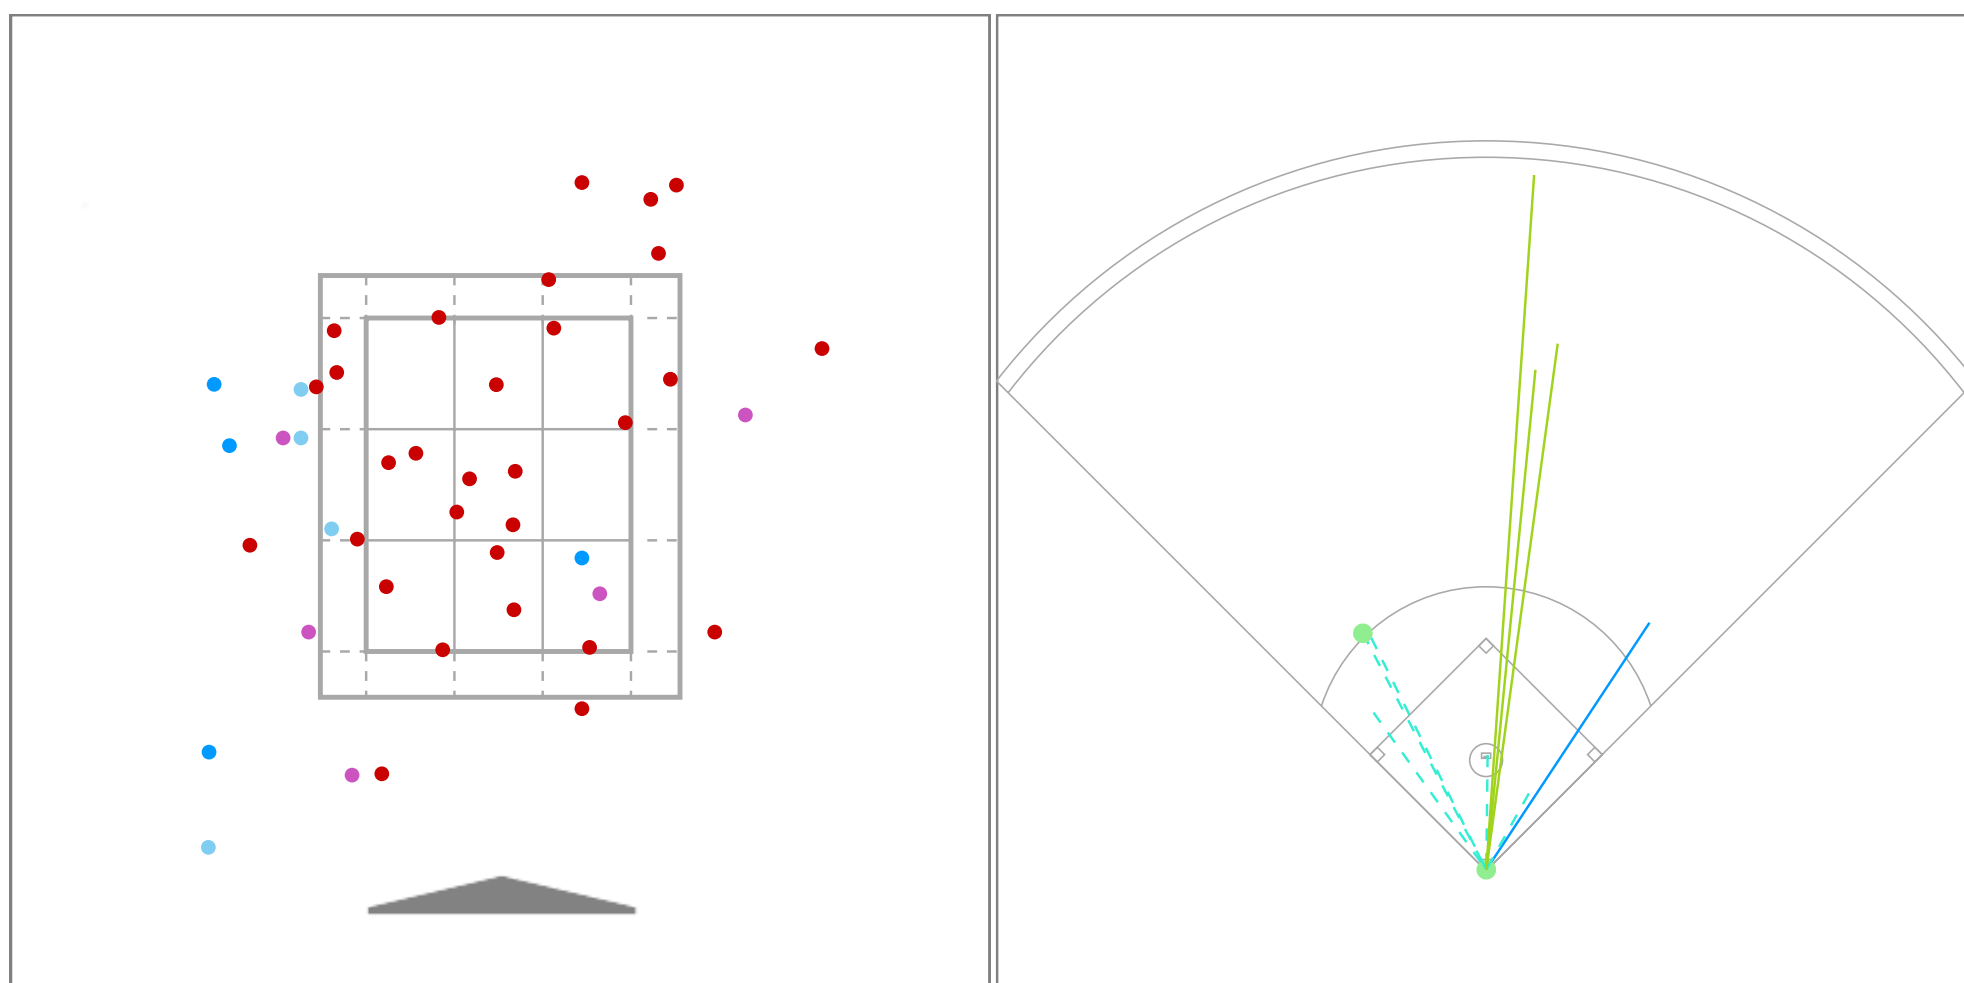

Filter Selection:
Hitter: Musoni, Elie - Regensburg Academy, 2023

Pitch Type:
● Fastball ● Curveball ● Slider ● Changeup

BIP Result:
● Hit
Fly Ball — Ground Ball —
Line Drive — Popup —

▼ Basic Statistics

Pitches	G	PA (BF)	AB	BIP	H	1B	2B	3B	HR	RBI
43	4	12	11	10	2	1	1	0	0	0
ROE	BB	IBB	K	HBP	SH	SF	AVG	OBP	SLG	OPS
0	0	0	1	1	0	0	.182	.250	.273	.523

▼ Pitch Type

Pitch Type	(AVG)	Total	%	Ball	%	Strike	%	Swing	%	Miss	%	Chase	%
Overall	(78.5)	43	100%	18	42%	25	58%	21	49%	6	29%	6	23%
Fastball	(81.5)	30	70%	9	30%	21	70%	17	57%	3	18%	4	27%
Changeup	(75.6)	5	12%	3	60%	2	40%	2	40%	1	50%	1	25%
Curveball	(69.8)	4	9%	3	75%	1	25%	1	25%	1	100%	1	25%
Slider	(71.5)	4	9%	3	75%	1	25%	1	25%	1	100%	0	0%

▼ Pitch Result

Pitch Result	Total	%
Overall	43	100%
Ball	18	42%
BIP	10	23%
Strike Swinging	6	14%
Foul	5	12%
Strike Taken	4	9%

▼ BIP Type

BIP Type	Total	%
Overall	10	100%
Ground Ball	5	50%
Fly Ball	3	30%
Line Drive	1	10%
Pop Up	1	10%

▼ BIP Result

BIP Result	Total	%
Overall	10	100%
BIP Safe	2	20%
Double	1	10%
Single	1	10%
BIP Out	8	80%
Out	7	70%
Fielders Choice - Out	1	10%

▼ Non-BIP Result

Non-BIP Result	Total	%
Overall	2	100%
Hit By Pitch	1	50%
Strikeout	1	50%