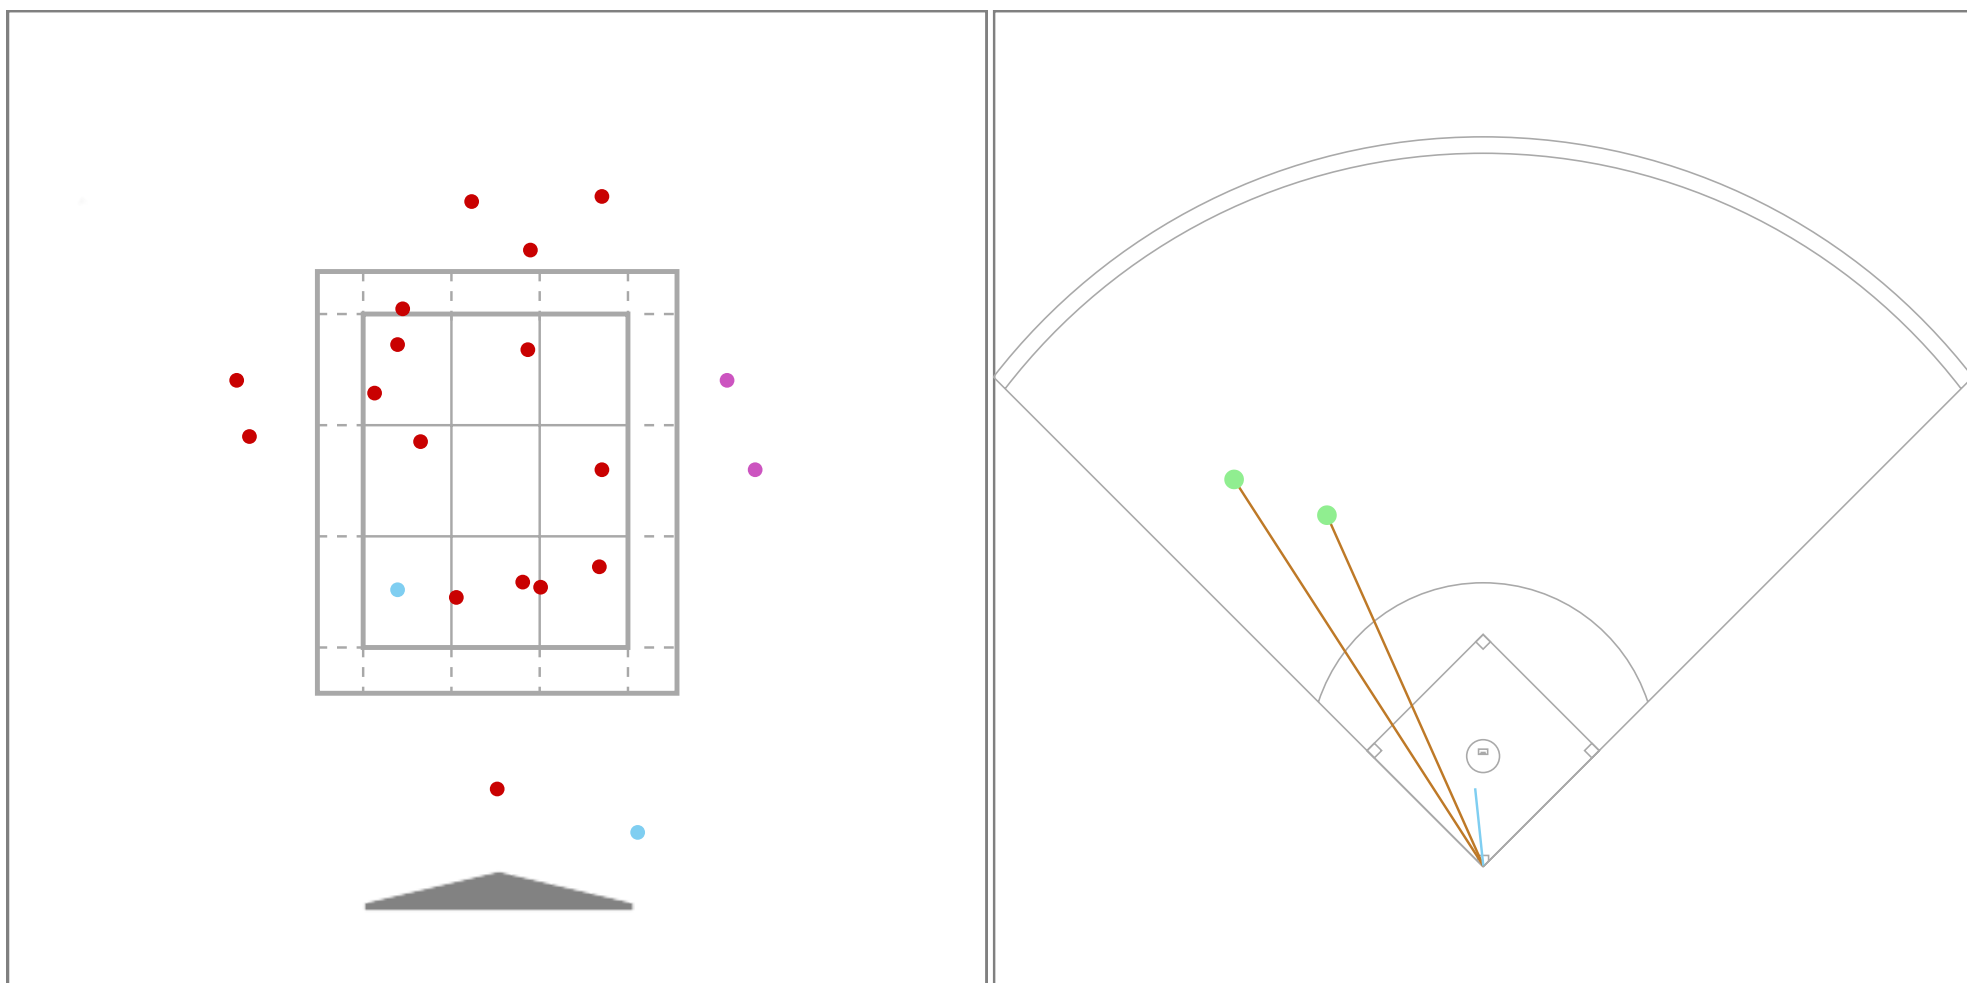

Filter Selection:
Pitcher: Machlin, Nadav - Gateway All Stars, 2023

Pitch Type:
● Fastball ● Curveball ● Changeup

BIP Result:
Hit ●
Bunt Popup — Line Drive —

Basic Statistics

Pitches	G	PA (BF)	AB	BIP	H	1B	2B	3B	HR	RBI
20	1	5	5	3	2	2	0	0	0	0
ROE	BB	IBB	K	HBP	SH	SF	AVG	OBP	SLG	OPS
0	0	0	2	0	0	0	.400	.400	.400	.800