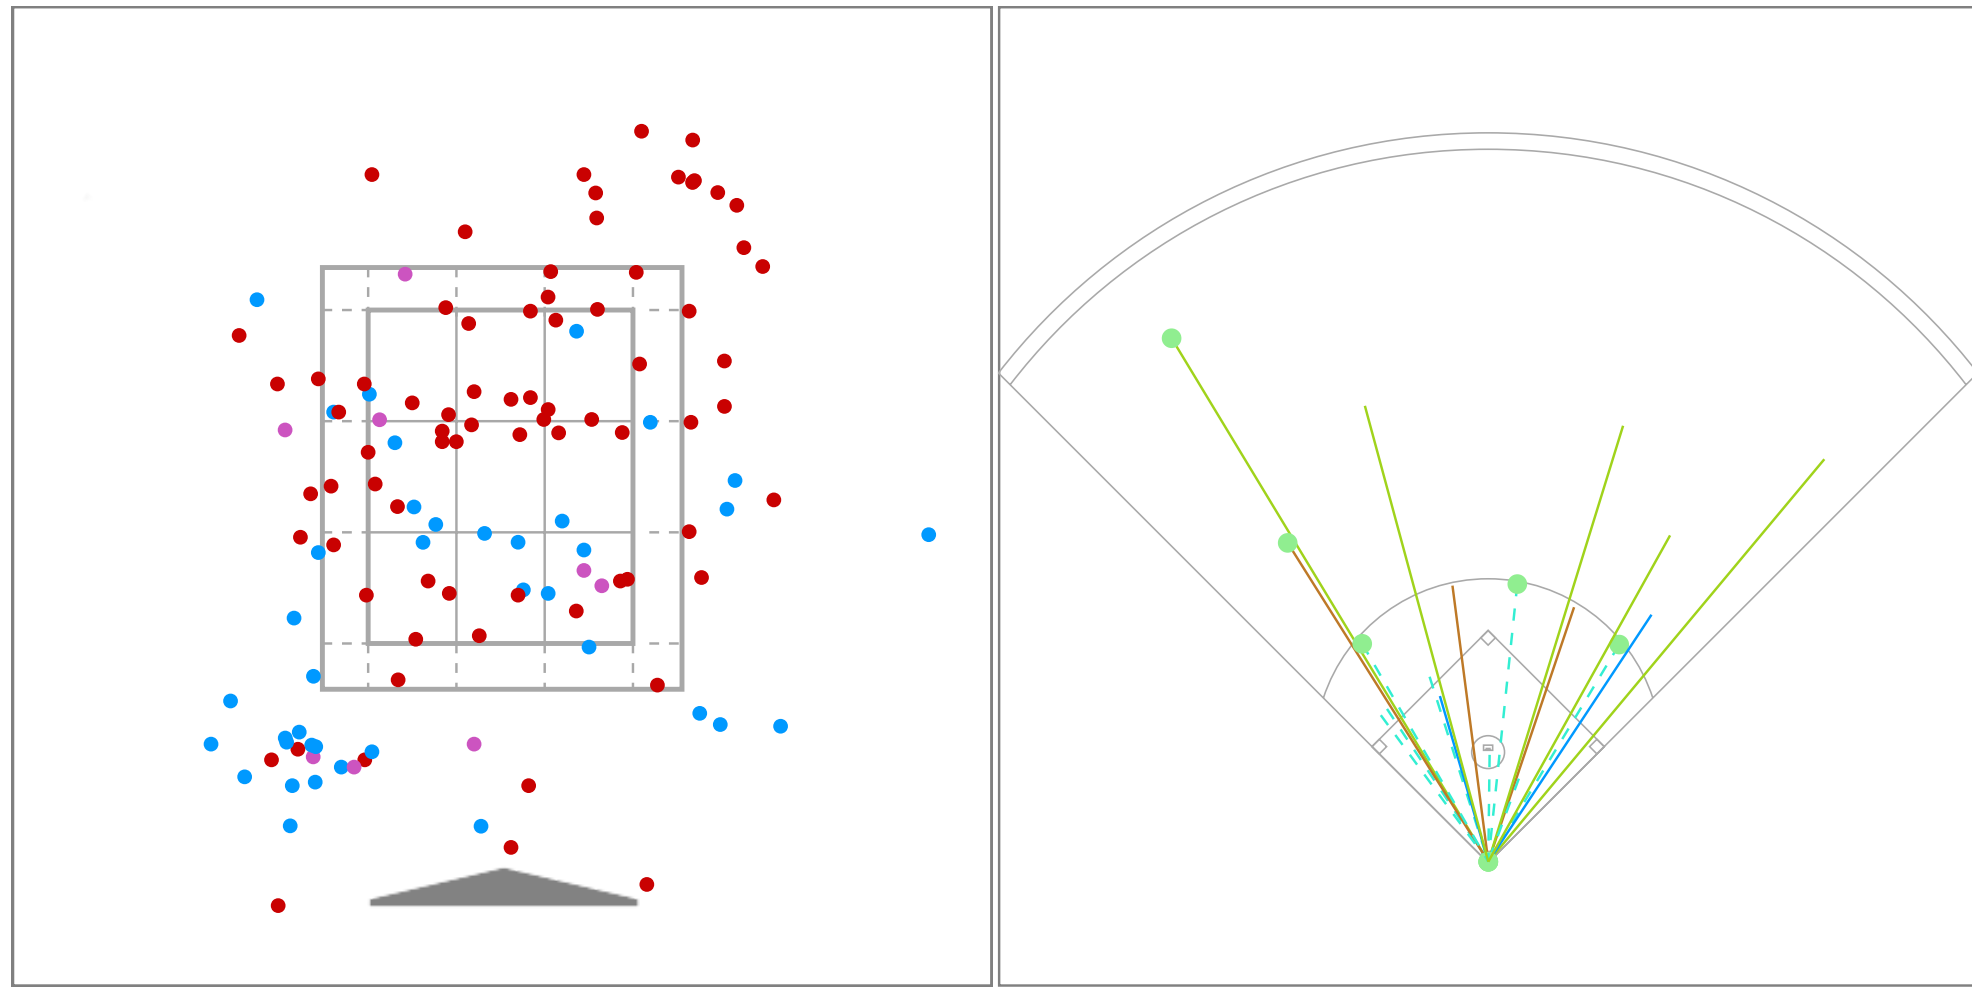

Filter Selection:  
Pitcher: Kleehaupt, Philipp - Germany U18, 2023

Pitch Type:  
● Fastball ● Slider ● Changeup

BIP Result:  
● Hit  
Fly Ball — Ground Ball —  
Line Drive — Pop up —

Basic Statistics

Pitches	G	PA (BF)	AB	BIP	H	1B	2B	3B	HR	RBI
122	2	32	30	22	9	7	2	0	0	3
ROE	BB	IBB	K	HBP	SH	SF	AVG	OBP	SLG	OPS
1	1	0	8	1	0	0	.300	.344	.367	.711

Pitch Type

Pitch Type	(AVG)	Total	%	Ball	%	Strike	%	Swing	%	Miss	%	Chase	%
<b>Overall</b>	<b>(77.2)</b>	<b>122</b>	<b>100%</b>	<b>40</b>	<b>33%</b>	<b>82</b>	<b>67%</b>	<b>62</b>	<b>51%</b>	<b>19</b>	<b>31%</b>	<b>28</b>	<b>36%</b>
Fastball	(81.9)	75	61%	25	33%	50	67%	37	49%	6	16%	13	29%
Slider	(68.4)	39	32%	14	36%	25	64%	18	46%	10	56%	11	41%
Changeup	(77.1)	8	7%	1	13%	7	88%	7	88%	3	43%	4	80%

Pitch Result

Pitch Result	Total	%
<b>Overall</b>	<b>122</b>	<b>100%</b>
Ball	40	33%
BIP	22	18%
Foul	21	17%
Strike Taken	20	16%
Strike Swinging	19	16%

BIP Type

BIP Type	Total	%
<b>Overall</b>	<b>22</b>	<b>100%</b>
Ground Ball	8	36%
Line Drive	7	32%
Fly Ball	5	23%
Pop Up	2	9%