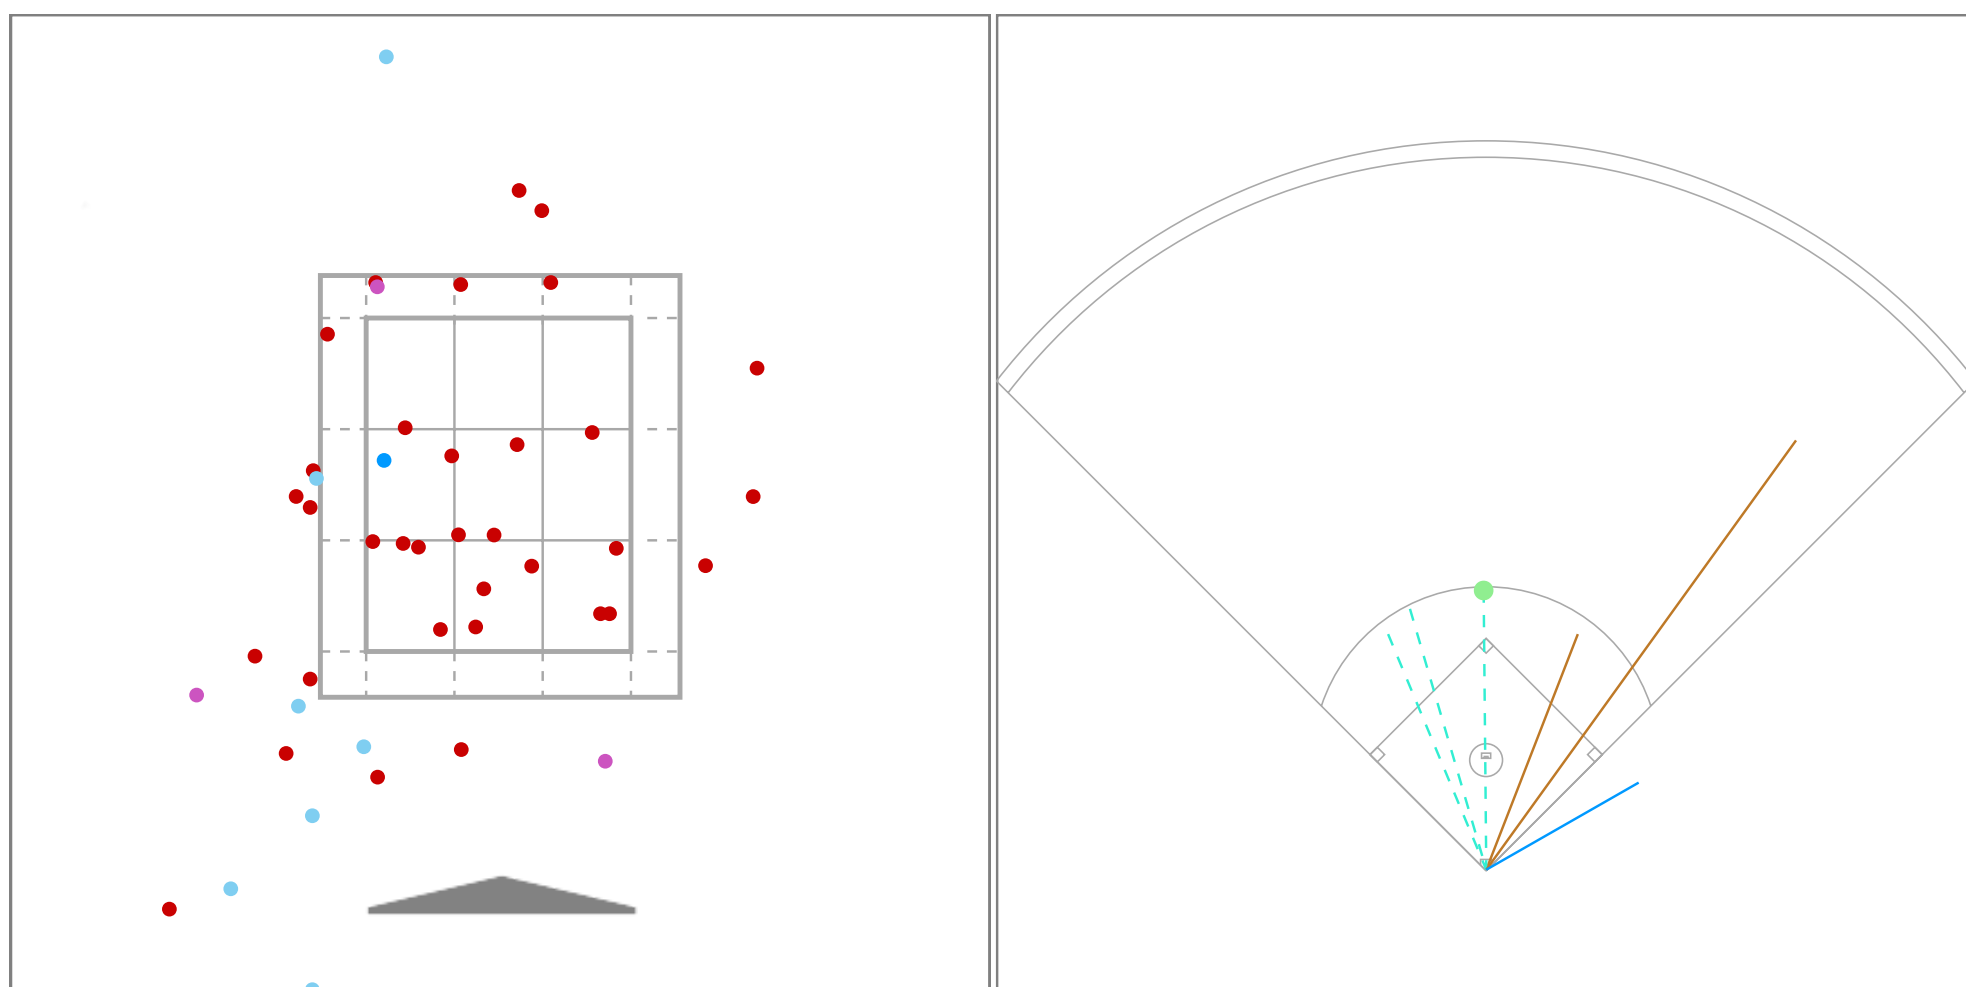

Filter Selection:  
 Hitter: Holmann, Juan Diego - Gateway All Stars, 2023

Pitch Type:  
 ● Fastball ● Curveball ● Slider ● Changeup

BIP Result:  
 Hit ●  
 Ground Ball --- Line Drive ---  
 Popup ---

▼ Basic Statistics

▼ Pitch Result

Pitch Result	Total	%
<b>Overall</b>	<b>45</b>	<b>100%</b>
Ball	24	53%
Foul	8	18%
BIP	6	13%
Strike Taken	6	13%
Strike Swinging	1	2%

▼ BIP Type

BIP Type	Total	%
<b>Overall</b>	<b>6</b>	<b>100%</b>
Ground Ball	3	50%
Line Drive	2	33%
Pop Up	1	17%