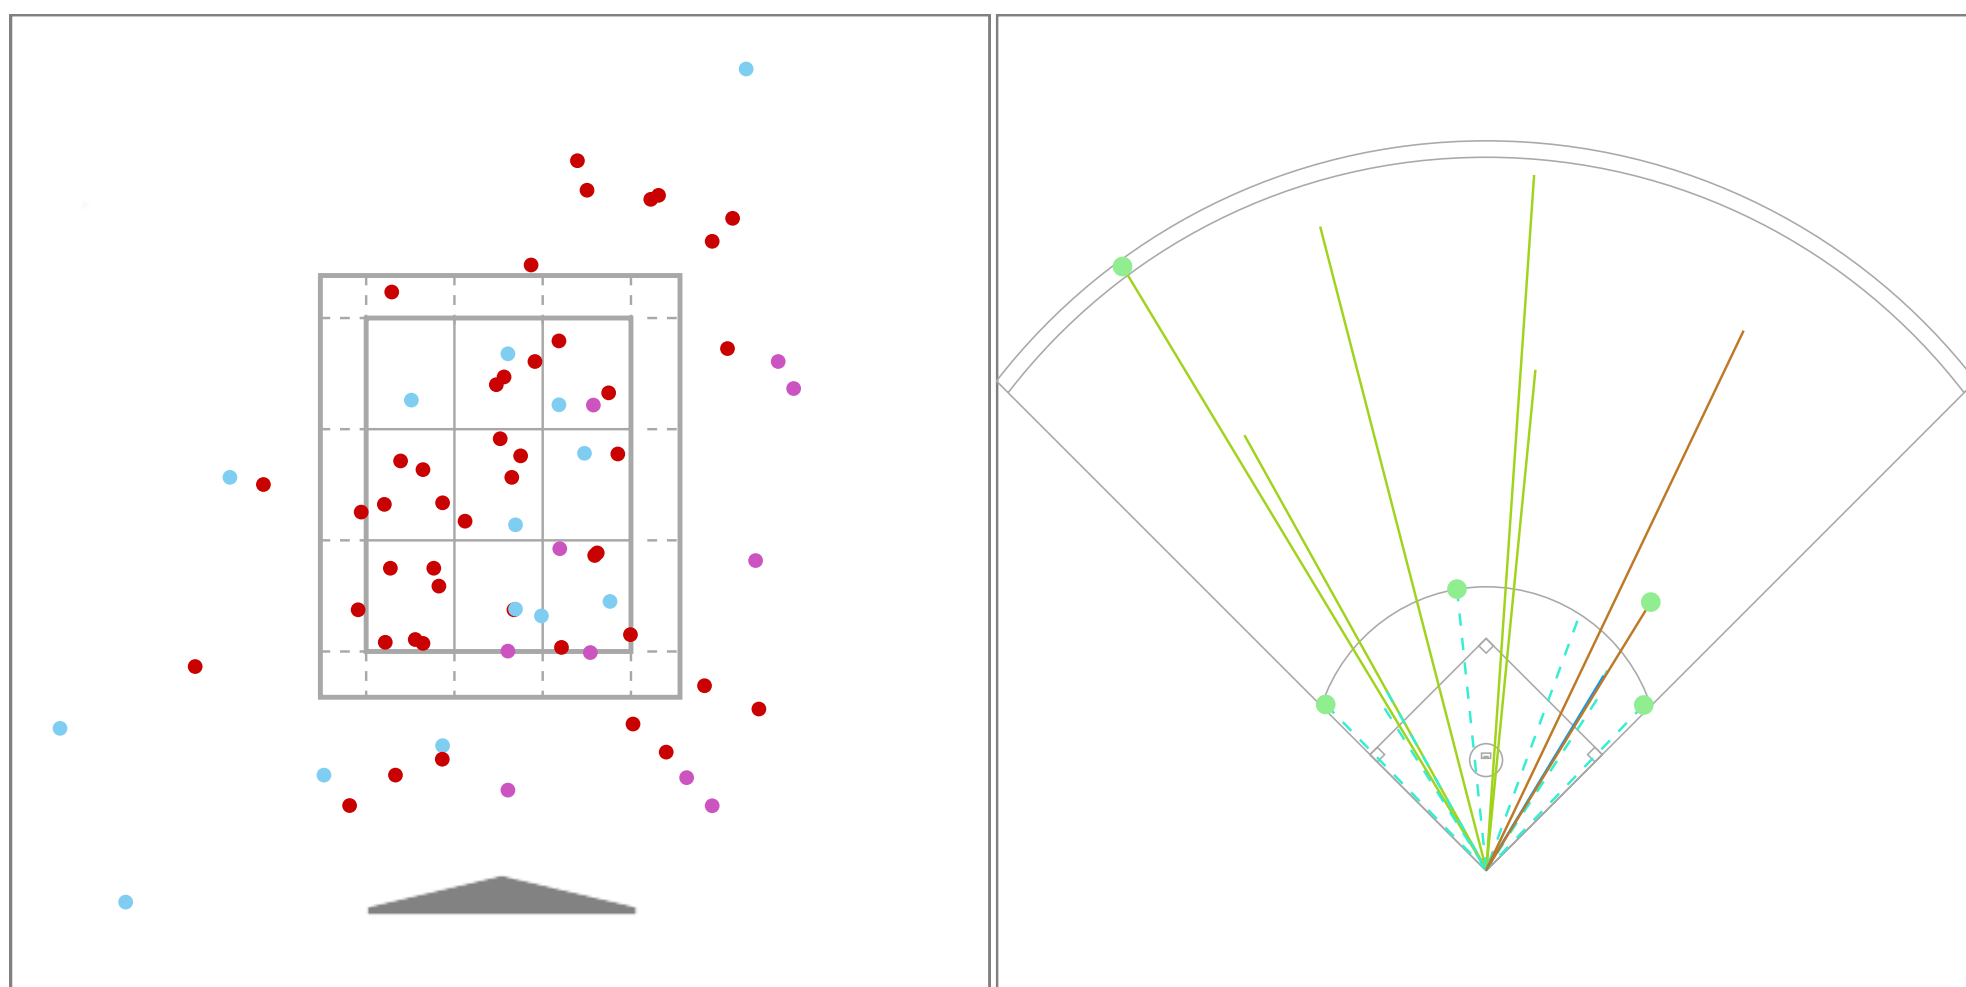

Filter Selection:
Pitcher: Helms, Allard - Gateway All Stars, 2023

Pitch Type:
● Fastball ● Curveball ● Changeup

BIP Result:
● Hit
— Fly Ball — Ground Ball — Line Drive — Pop Up

Basic Statistics

Pitches	G	PA (BF)	AB	BIP	H	1B	2B	3B	HR	RBI
69	2	23	21	17	5	2	3	0	0	2
ROE	BB	IBB	K	HBP	SH	SF	AVG	OBP	SLG	OPS
2	2	0	4	0	0	0	.238	.304	.381	.685

Pitch Type

Pitch Type	(AVG)	Total	%	Ball	%	Strike	%	Swing	%	Miss	%	Chase	%
Overall	(79.1)	69	100%	23	33%	46	67%	29	42%	7	24%	6	19%
Fastball	(83.0)	45	65%	12	27%	33	73%	21	47%	6	29%	5	25%
Curveball	(67.8)	14	20%	5	36%	9	64%	4	29%	1	25%	1	17%
Changeup	(77.1)	10	14%	6	60%	4	40%	4	40%	0	0%	0	0%

Pitch Result

Pitch Result	Total	%
Overall	69	100%
Ball	23	33%
Strike Taken	17	25%
BIP	17	25%
Strike Swinging	7	10%
Foul	5	7%

BIP Type

BIP Type	Total	%
Overall	17	100%
Ground Ball	8	47%
Fly Ball	5	29%
Line Drive	2	12%
Pop Up	2	12%