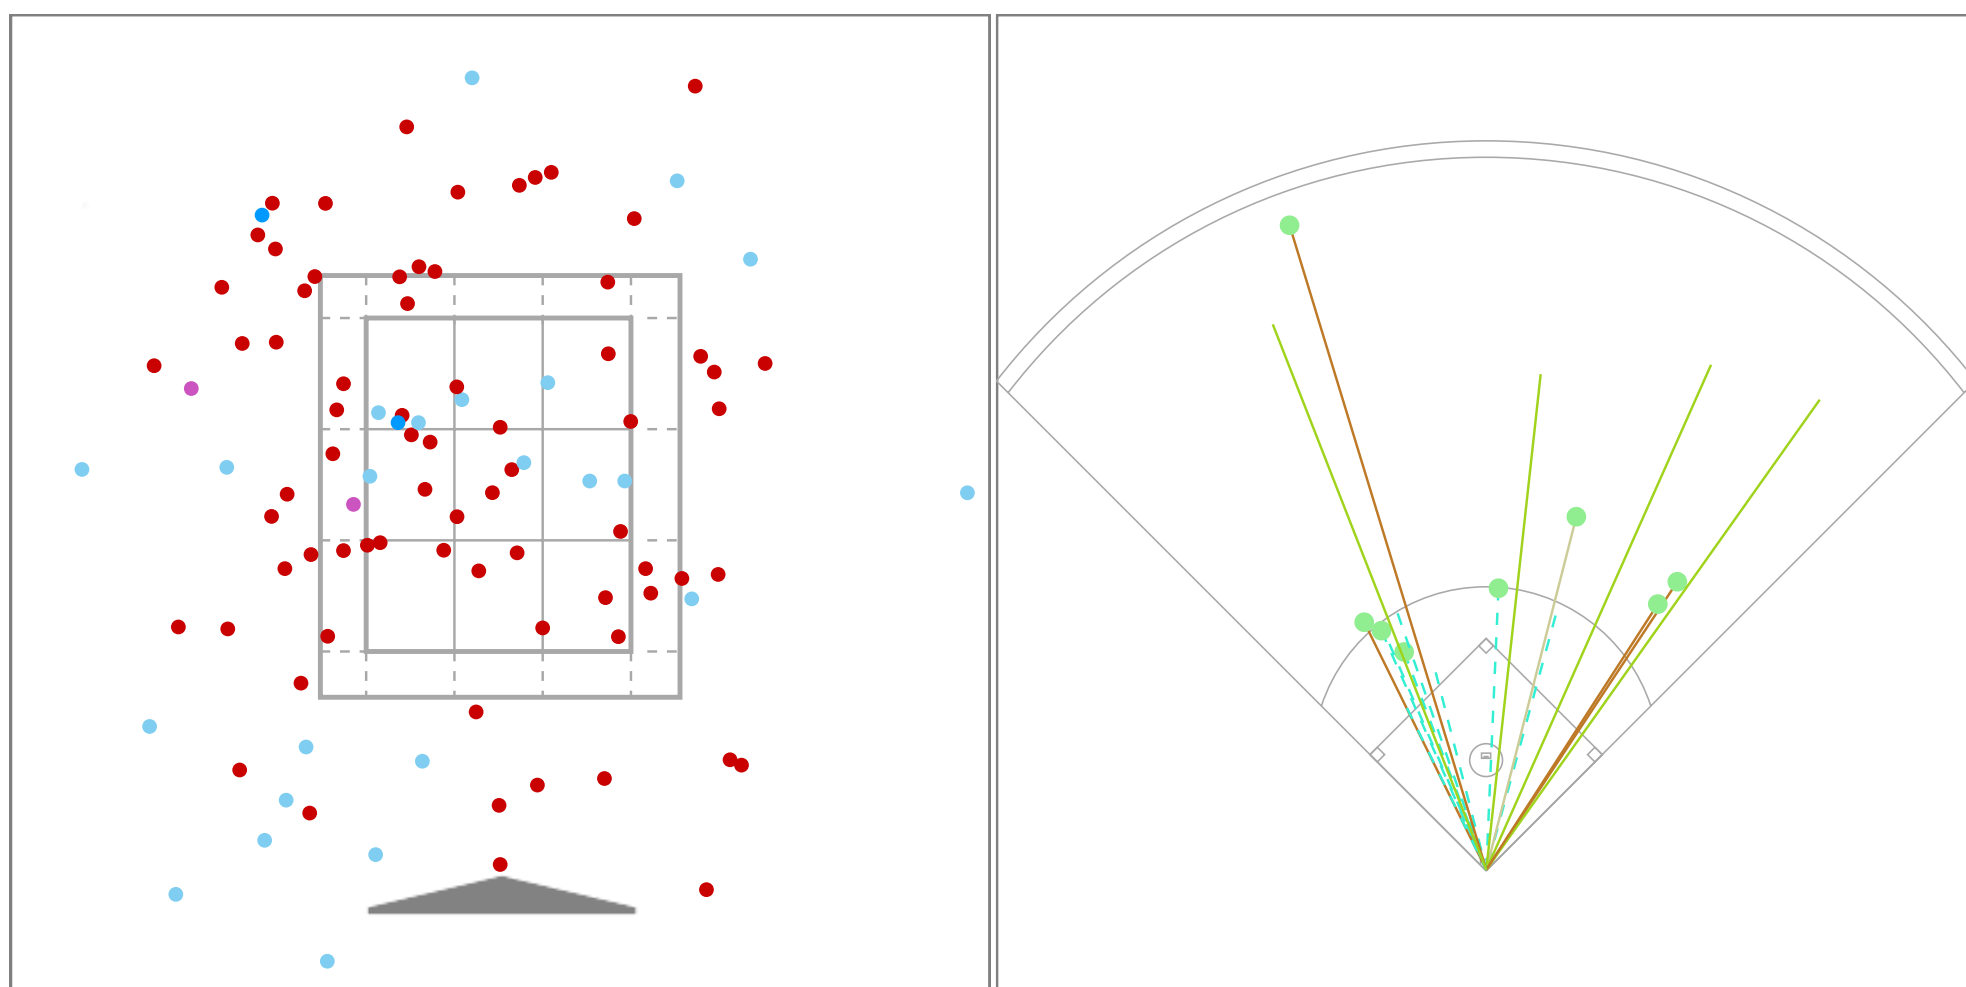

Filter Selection:
 Hitter: Fermin, Kenny - Germany U18, 2023

Pitch Type:
 ● Fastball ● Curveball ● Slider ● Changeup

BIP Result:
 ● Hit
 — Fly Ball — Ground Ball — Line Drive — Flare

▼ Basic Statistics

Pitches	G	PA (BF)	AB	BIP	H	1B	2B	3B	HR	RBI
99	5	24	16	17	8	7	1	0	0	2
ROE	BB	IBB	K	HBP	SH	SF	AVG	OBP	SLG	OPS
1	6	0	0	1	0	1	.500	.625	.562	1.187

▼ Pitch Type

Pitch Type	(AVG)	Total	%	Ball	%	Strike	%	Swing	%	Miss	%	Chase	%
Overall	(77.3)	99	100%	51	52%	48	48%	31	31%	3	10%	14	20%
Fastball	(80.5)	72	73%	35	49%	37	51%	23	32%	2	9%	11	21%
Curveball	(68.0)	23	23%	14	61%	9	39%	7	30%	0	0%	2	13%
Slider	(73.0)	2	2%	1	50%	1	50%	0	0%	0	0%	0	0%
Changeup	(71.0)	2	2%	1	50%	1	50%	1	50%	1	100%	1	50%

▼ Pitch Result

Pitch Result	Total	%
Overall	99	100%
Ball	51	52%
Strike Taken	17	17%
BIP	17	17%
Foul	11	11%
Strike Swinging	3	3%

▼ BIP Type

BIP Type	Total	%
Overall	17	100%
Ground Ball	8	47%
Fly Ball	4	24%
Line Drive	4	24%
Flare	1	6%