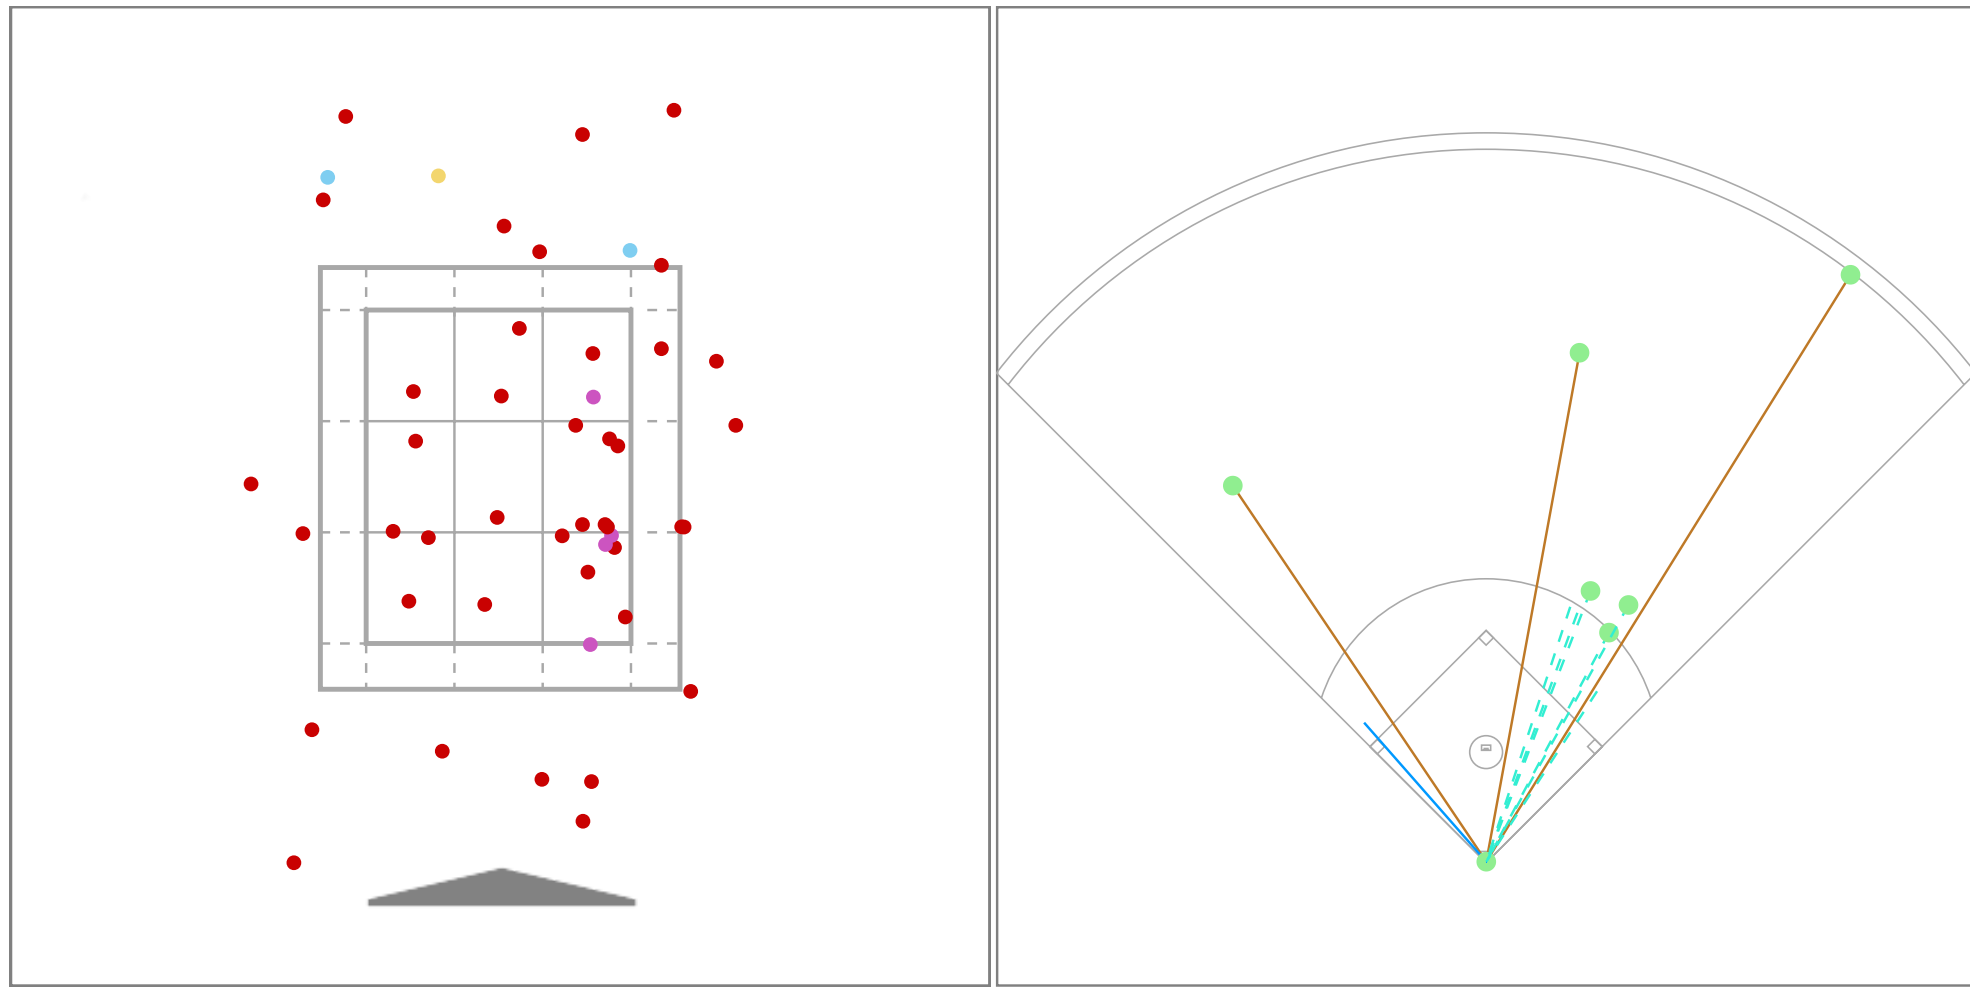

Filter Selection:
 Hitter: Cornelli, Edoardo - Regensburg Academy, 2023

Pitch Type:
 ● Fastball ● Cutter ● Curveball ● Changeup

BIP Result:
 Hit ●
 Fly Ball — Ground Ball —
 Line Drive — Popup —

Basic Statistics

Pitch Result

Pitch Result	Total	%
Overall	48	100%
Ball	19	40%
BIP	12	25%
Strike Taken	8	17%
Strike Swinging	7	15%
Foul	2	4%

BIP Type

BIP Type	Total	%
Overall	12	100%
Ground Ball	6	50%
Line Drive	3	25%
Pop Up	2	17%
Fly Ball	1	8%