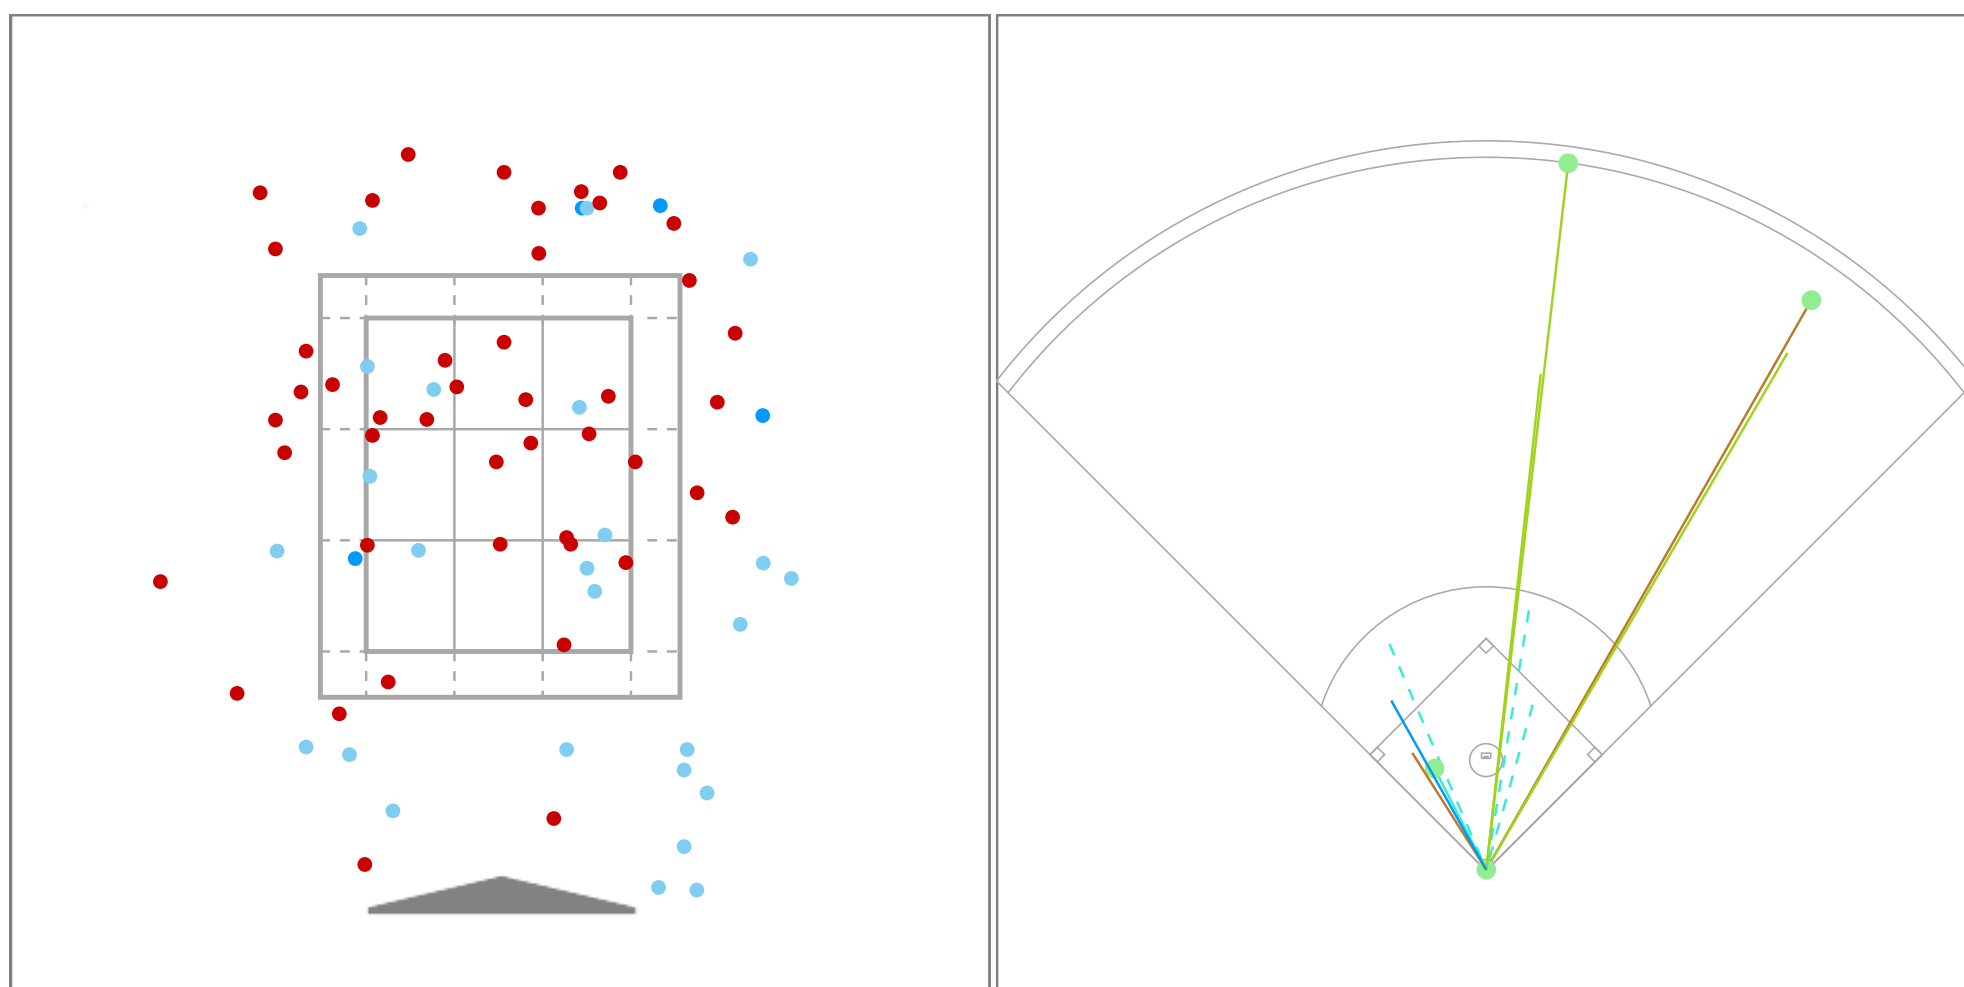

Filter Selection:  
Pitcher: Benelli, Soliveres - Regensburg Academy, 2023

- Pitch Type:
- Fastball
  - Curveball
  - Slider
- BIP Result:
- Hit
  - Bunt GB
  - Ground Ball
  - Popup
- Fly Ball  
- - - Line Drive  
—

Basic Statistics

Pitches	G	PA (BF)	AB	BIP	H	1B	2B	3B	HR	RBI
74	2	21	16	13	4	1	1	2	0	3
ROE	BB	IBB	K	HBP	SH	SF	AVG	OBP	SLG	OPS
0	5	0	3	0	0	0	.250	.429	.562	.991

Pitch Type

Pitch Type	(AVG)	Total	%	Ball	%	Strike	%	Swing	%	Miss	%	Chase	%
<b>Overall</b>	<b>(80.0)</b>	<b>74</b>	<b>100%</b>	<b>35</b>	<b>47%</b>	<b>39</b>	<b>53%</b>	<b>25</b>	<b>34%</b>	<b>3</b>	<b>12%</b>	<b>9</b>	<b>18%</b>
Fastball	(85.6)	45	61%	18	40%	27	60%	18	40%	1	6%	5	18%
Curveball	(70.8)	25	34%	14	56%	11	44%	6	24%	2	33%	3	18%
Slider	(75.5)	4	5%	3	75%	1	25%	1	25%	0	0%	1	25%

Pitch Result

Pitch Result	Total	%
<b>Overall</b>	<b>74</b>	<b>100%</b>
Ball	35	47%
Strike Taken	14	19%
BIP	13	18%
Foul	9	12%
Strike Swinging	3	4%

BIP Type

BIP Type	Total	%
<b>Overall</b>	<b>13</b>	<b>100%</b>
Fly Ball	5	38%
Ground Ball	3	23%
Line Drive	3	23%
Pop Up	1	8%
Bunt	1	8%